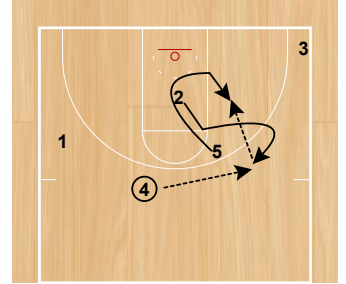

Iverson Fan  
Half Court Sets

Iverson Fan  
Half Court Sets

Lob Special  
Half Court Sets

Lob Special  
Half Court Sets

2 cuts off 4 & 5 to the wing. 1 passes to 2 and cuts to ballside corner.

3 runs off screens from 4 & 5, and 5 fans off of screen from 4. 2 passes to 5 for a 3 pointer.

Lob Special  
Half Court Sets

Lob Special  
Half Court Sets

PNR Double  
Half Court Sets

4 sets a ballscreen for 1 and pops to the wing. 2 cuts off a double screen from 5 & 3. 1 attacks with options.

# Northern Iowa Ben Jacobson Sets

PNR Flare  
Half Court Sets

1 comes off a ballscreen from 4, 5 sets a flare screen for 4 to the wing. 1 passes to 2.

PNR Flare  
Half Court Sets

5 steps up and sets a ballscreen for 2, 2 dribbles off and passes to 4.

Rice Leak  
Half Court Sets

1 passes to 5 and cuts through to the wing. 4 pops to the top of the key. 5 passes to 4 who passes to 1.

Rice Leak  
Half Court Sets

2 fakes cross screen on 5 and 5 cuts into the lane and seals in the post. 4 passes to 2 who passes to 5.