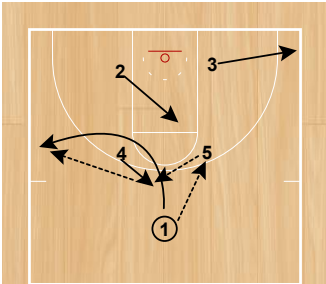

# Northern Iowa Ben Jacobson Sets

PNR Flare  
Half Court Sets

1 comes off a ballscreen from 4, 5 sets a flare screen for 4 to the wing. 1 passes to 2.

PNR Flare  
Half Court Sets

5 steps up and sets a ballscreen for 2, 2 dribbles off and passes to 4.

Rice Leak  
Half Court Sets

1 passes to 5 and cuts through to the wing. 4 pops to the top of the key. 5 passes to 4 who passes to 1.

Rice Leak  
Half Court Sets

2 fakes cross screen on 5 and 5 cuts into the lane and seals in the post. 4 passes to 2 who passes to 5.

Rice Leak Fan  
Half Court Sets

1 passes to 5 and cuts through to the wing. 4 pops to the top of the key. 5 passes to 4 who passes to 1.

Rice Leak Fan  
Half Court Sets

2 sets a cross screen for 5 and 4 sets a down screen for 2.

Rice Through  
Half Court Sets

1 passes to 5 and cuts through to the wing. 4 pops to the top of the key. 5 passes to 4 who passes to 1.

Rice Through  
Half Court Sets

Rip  
Half Court Sets

Rip Elevator  
Half Court Sets