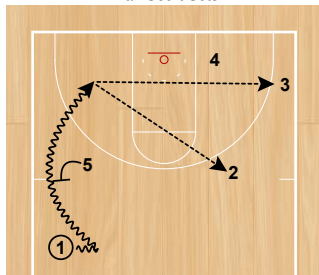

Slice Seal  
Half Court Sets

Slice Special  
Half Court Sets

Slice Special  
Half Court Sets

Slice Special  
Half Court Sets

4 sets a slice screen for 2, 3 replaces. After 4 sets the screen he seals his man in the post. on the screen 1 passes to 5 who reverses to 3. 3 passes to the post.

Slice Thunder  
Half Court Sets

Slice Thunder  
Half Court Sets

Stack Ballscreen  
Half Court Sets

Twist  
Half Court Sets

1 passes to 2 on the wing. 1 cuts through under 5, 5 pops to the top of the key. 2 passes to 5 who reverses to 1.

4 sets a slice screen for 2, 3 then sets a pindown for 4 who pops to the wing for a shot.

Twist  
Half Court Sets

Wing Step Up  
Half Court Sets

Zipper Special  
Half Court Sets