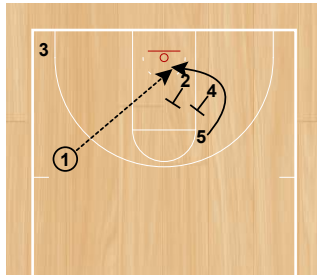

Iverson Fan  
Half Court Sets

Iverson Fan  
Half Court Sets

Lob Special  
Half Court Sets

Lob Special  
Half Court Sets

2 cuts off 4 & 5 to the wing. 1 passes to 2 and cuts to ballside corner.

3 runs off screens from 4 & 5, and 5 fans off of screen from 4. 2 passes to 5 for a 3 pointer.

Lob Special  
Half Court Sets

Lob Special  
Half Court Sets

PNR Double  
Half Court Sets

4 sets a ballscreen for 1 and pops to the wing. 2 cuts off a double screen from 5 & 3. 1 attacks with options.