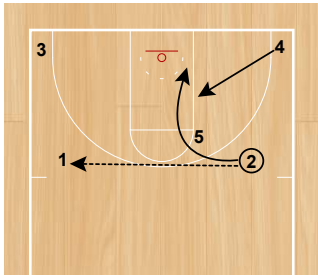

Iverson Fan  
Half Court Sets

Iverson Fan  
Half Court Sets

Lob Special  
Half Court Sets

Lob Special  
Half Court Sets

2 cuts off 4 & 5 to the wing. 1 passes to 2 and cuts to ballside corner.

3 runs off screens from 4 & 5, and 5 fans off of screen from 4. 2 passes to 5 for a 3 pointer.

Lob Special  
Half Court Sets

Lob Special  
Half Court Sets

PNR Double  
Half Court Sets

4 sets a ballscreen for 1 and pops to the wing. 2 cuts off a double screen from 5 & 3. 1 attacks with options.