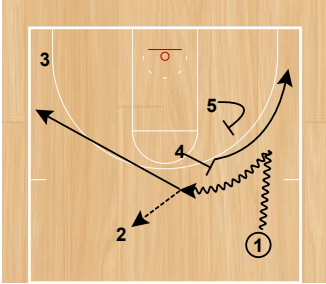

Northern Iowa Ben Jacobson Sets

PNR Flare
Half Court Sets