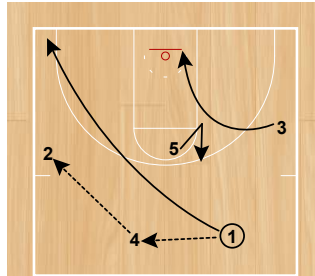

Box Duck  
Half Court Sets

Chin  
Half Court Sets

Chin  
Half Court Sets

# Northern Iowa Ben Jacobson Sets

Chin Special  
Half Court Sets

Chin Special  
Half Court Sets

Elbow ISO  
Half Court Sets

Fist Sting  
Half Court Sets

HI PNR  
Half Court Sets

High Ballscreen (Big in Alley)  
Half Court Sets

High Ballscreen (Flare)  
Half Court Sets

High Ballscreen (Replace)  
Half Court Sets

5 sets a HI Ballscreen for 1 and 2 sets a backscreen on 5's man and pops to the top of the key. 1 attacks off the PNR and reads the defense.

Iverson Fan  
Half Court Sets

Iverson Fan  
Half Court Sets

Lob Special  
Half Court Sets

Lob Special  
Half Court Sets

2 cuts off 4 & 5 to the wing. 1 passes to 2 and cuts to ballside corner.

3 runs off screens from 4 & 5, and 5 fans off of screen from 4. 2 passes to 5 for a 3 pointer.