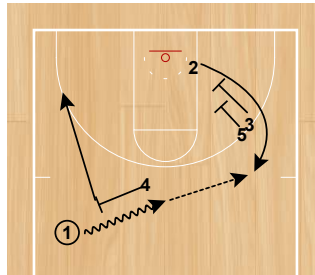

PNR Double
Half Court Sets

4 sets a ballscreen for 1 and pops to the wing. 2 cuts off a double screen from 5 & 3. 1 attacks with options.