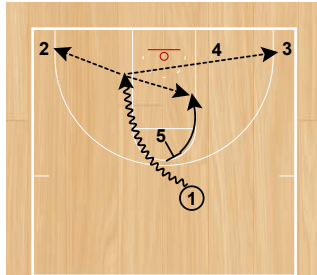

1-4 High Split  
Half Court Sets

23 Weak  
Half Court Sets

23 Weak  
Half Court Sets

AI Slip Follow  
Half Court Sets

AI Slip Follow  
Half Court Sets

Backdoor Lob  
Half Court Sets

Backdoor Lob  
Half Court Sets

Box Duck  
Half Court Sets

Chin  
Half Court Sets

Chin  
Half Court Sets

# Northern Iowa Ben Jacobson Sets

Chin Special  
Half Court Sets

Chin Special  
Half Court Sets

Elbow ISO  
Half Court Sets

Fist Sting  
Half Court Sets

HI PNR  
Half Court Sets

High Ballscreen (Big in Alley)  
Half Court Sets

Iverson Fan  
Half Court Sets

Iverson Fan  
Half Court Sets

Lob Special  
Half Court Sets

Lob Special  
Half Court Sets

2 cuts off 4 & 5 to the wing. 1 passes to 2 and cuts to ballside corner.

3 runs off screens from 4 & 5, and 5 fans off of screen from 4. 2 passes to 5 for a 3 pointer.