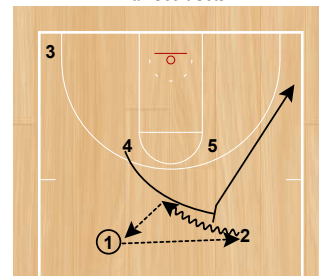

Slice Seal  
Half Court Sets

Slice Special  
Half Court Sets

Slice Special  
Half Court Sets

Slice Special  
Half Court Sets

4 sets a slice screen for 2, 3 replaces. After 4 sets the screen he seals his man in the post. on the screen 1 passes to 5 who reverses to 3. 3 passes to the post.

Slice Thunder  
Half Court Sets

Slice Thunder  
Half Court Sets

Stack Ballscreen  
Half Court Sets

Twist  
Half Court Sets

1 passes to 2 on the wing. 1 cuts through under 5, 5 pops to the top of the key. 2 passes to 5 who reverses to 1.

4 sets a slice screen for 2, 3 then sets a pindown for 4 who pops to the wing for a shot.

Twist  
Half Court Sets

Wing Step Up  
Half Court Sets

Zipper Special  
Half Court Sets