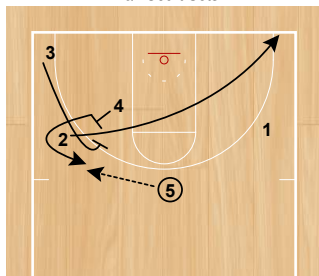

# Northern Iowa Ben Jacobson Sets

Slice Back  
Half Court Sets

Slice Back  
Half Court Sets

Slice Back  
Half Court Sets

Slice Seal  
Half Court Sets

1 passes to 2 on the wing. 1 cuts through under 5, 5 pops to the top of the key. 2 passes to 5 who reverses to 1.

Slice Seal  
Half Court Sets

Slice Special  
Half Court Sets

Slice Special  
Half Court Sets

Slice Special  
Half Court Sets

4 sets a slice screen for 2, 3 replaces. After 4 sets the screen he seals his man in the post. on the screen 1 passes to 5 who reverses to 3. 3 passes to the post.

Slice Thunder  
Half Court Sets

Slice Thunder  
Half Court Sets

Stack Ballscreen  
Half Court Sets

Twist  
Half Court Sets

1 passes to 2 on the wing. 1 cuts through under 5, 5 pops to the top of the key. 2 passes to 5 who reverses to 1.

4 sets a slice screen for 2, 3 then sets a pindown for 4 who pops to the wing for a shot.

Twist  
Half Court Sets

Wing Step Up  
Half Court Sets

Zipper Special  
Half Court Sets