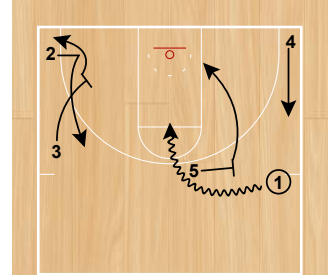

1-4 High Split  
Half Court Sets

23 Weak  
Half Court Sets

23 Weak  
Half Court Sets

AI Slip Follow  
Half Court Sets

AI Slip Follow  
Half Court Sets

Backdoor Lob  
Half Court Sets

Backdoor Lob  
Half Court Sets

Box Duck  
Half Court Sets

Chin  
Half Court Sets

Chin  
Half Court Sets

# Northern Iowa Ben Jacobson Sets

Chin Special  
Half Court Sets

Chin Special  
Half Court Sets

Elbow ISO  
Half Court Sets

Fist Sting  
Half Court Sets

HI PNR  
Half Court Sets

High Ballscreen (Big in Alley)  
Half Court Sets

Iverson Fan  
Half Court Sets

Iverson Fan  
Half Court Sets

Lob Special  
Half Court Sets

Lob Special  
Half Court Sets

2 cuts off 4 & 5 to the wing. 1 passes to 2 and cuts to ballside corner.

3 runs off screens from 4 & 5, and 5 fans off of screen from 4. 2 passes to 5 for a 3 pointer.