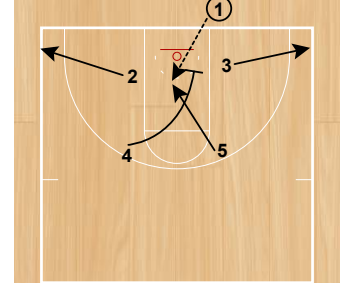

4 sets a slice screen for 2, 3 then sets a pindown for 4 who pops to the wing for a shot.

Twist  
Half Court Sets

Wing Step Up  
Half Court Sets

Zipper Special  
Half Court Sets

# Northern Iowa Ben Jacobson Sets

Horns Flex Seal  
Horns

1 passes to 4 and cuts through to set a flex screen for 3.

Horns Flex Seal  
Horns

5 sets a downscreen for 1 and seals his man. 4 passes to 1 who passes to 5 in the post.

Horns Backdoor  
Horns

BLOB Lob  
BLOB

Against a zone defense, 2 & 3 occupy the wings, 4 dives down and takes out 2 men. 5 cuts and receives lob pass from 1.