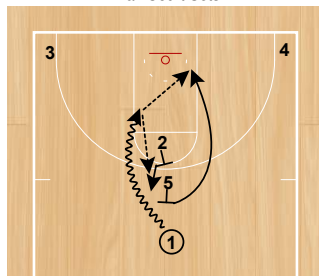

# Northern Iowa Ben Jacobson Sets

Slice Back  
Half Court Sets

Slice Back  
Half Court Sets

Slice Back  
Half Court Sets

Slice Seal  
Half Court Sets

1 passes to 2 on the wing. 1 cuts through under 5, 5 pops to the top of the key. 2 passes to 5 who reverses to 1.

Slice Seal  
Half Court Sets

Slice Special  
Half Court Sets

Slice Special  
Half Court Sets

Slice Special  
Half Court Sets

4 sets a slice screen for 2, 3 replaces. After 4 sets the screen he seals his man in the post. on the screen 1 passes to 5 who reverses to 3. 3 passes to the post.

Slice Thunder  
Half Court Sets

Slice Thunder  
Half Court Sets

Stack Ballscreen  
Half Court Sets

Twist  
Half Court Sets

1 passes to 2 on the wing. 1 cuts through under 5, 5 pops to the top of the key. 2 passes to 5 who reverses to 1.

4 sets a slice screen for 2, 3 then sets a pindown for 4 who pops to the wing for a shot.

Twist  
Half Court Sets

Wing Step Up  
Half Court Sets

Zipper Special  
Half Court Sets