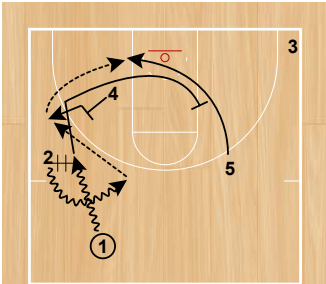

Rice Leak  
Half Court Sets

1 passes to 5 and cuts through to the wing. 4 pops to the top of the key. 5 passes to 4 who passes to 1.

Rice Leak  
Half Court Sets

2 fakes cross screen on 5 and 5 cuts into the lane and seals in the post. 4 passes to 2 who passes to 5.

Rice Leak Fan  
Half Court Sets

1 passes to 5 and cuts through to the wing. 4 pops to the top of the key. 5 passes to 4 who passes to 1.

Rice Leak Fan  
Half Court Sets

2 sets a cross screen for 5 and 4 sets a down screen for 2.

Rice Through  
Half Court Sets

1 passes to 5 and cuts through to the wing. 4 pops to the top of the key. 5 passes to 4 who passes to 1.

Rice Through  
Half Court Sets

Rip  
Half Court Sets

Rip Elevator  
Half Court Sets