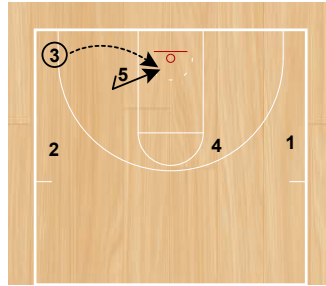

# Northern Iowa Ben Jacobson Sets

Drag  
Early Offense

1-4 High Seal  
Half Court Sets

1-4 High Seal  
Half Court Sets

1-4 High Shake  
Half Court Sets

1-4 High Shake  
Half Court Sets

1-4 High Split  
Half Court Sets

1-4 High Split  
Half Court Sets

23 Weak  
Half Court Sets

23 Weak  
Half Court Sets

AI Slip Follow  
Half Court Sets

AI Slip Follow  
Half Court Sets

Backdoor Lob  
Half Court Sets

Backdoor Lob  
Half Court Sets

Box Duck  
Half Court Sets

Chin  
Half Court Sets

Chin  
Half Court Sets