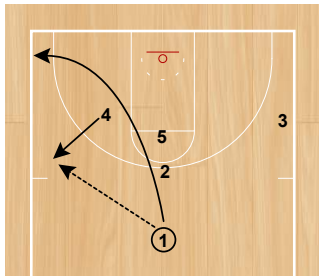

Rice Leak Fan  
Half Court Sets

1 passes to 5 and cuts through to the wing. 4 pops to the top of the key. 5 passes to 4 who passes to 1.

Rice Leak Fan  
Half Court Sets

2 sets a cross screen for 5 and 4 sets a down screen for 2.

Rice Through  
Half Court Sets

1 passes to 5 and cuts through to the wing. 4 pops to the top of the key. 5 passes to 4 who passes to 1.

Rice Through  
Half Court Sets

Rip  
Half Court Sets

Rip Elevator  
Half Court Sets

Rip Elevator Special  
Half Court Sets

Rip Elevator Special  
Half Court Sets

Slice  
Half Court Sets

Slice  
Half Court Sets

# Northern Iowa Ben Jacobson Sets

Slice Back  
Half Court Sets

Slice Back  
Half Court Sets

Slice Back  
Half Court Sets

Slice Seal  
Half Court Sets

1 passes to 2 on the wing. 1 cuts through under 5, 5 pops to the top of the key. 2 passes to 5 who reverses to 1.