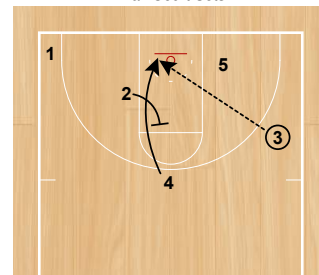

# Northern Iowa Ben Jacobson Sets

Slice Back  
Half Court Sets

Slice Back  
Half Court Sets

Slice Back  
Half Court Sets

Slice Seal  
Half Court Sets

1 passes to 2 on the wing. 1 cuts through under 5, 5 pops to the top of the key. 2 passes to 5 who reverses to 1.

Slice Seal  
Half Court Sets

Slice Special  
Half Court Sets

Slice Special  
Half Court Sets

Slice Special  
Half Court Sets

4 sets a slice screen for 2, 3 replaces. After 4 sets the screen he seals his man in the post. on the screen 1 passes to 5 who reverses to 3. 3 passes to the post.

Slice Thunder  
Half Court Sets

Slice Thunder  
Half Court Sets

Stack Ballscreen  
Half Court Sets

Twist  
Half Court Sets

1 passes to 2 on the wing. 1 cuts through under 5, 5 pops to the top of the key. 2 passes to 5 who reverses to 1.

4 sets a slice screen for 2, 3 then sets a pindown for 4 who pops to the wing for a shot.

Twist  
Half Court Sets

Wing Step Up  
Half Court Sets

Zipper Special  
Half Court Sets