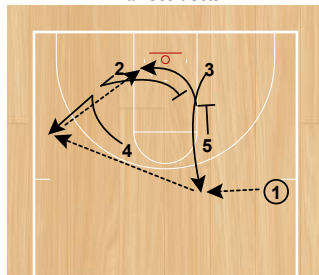

Slice Thunder  
Half Court Sets

Slice Thunder  
Half Court Sets

Stack Ballscreen  
Half Court Sets

Twist  
Half Court Sets

1 passes to 2 on the wing. 1 cuts through under 5, 5 pops to the top of the key. 2 passes to 5 who reverses to 1.

4 sets a slice screen for 2, 3 then sets a pindown for 4 who pops to the wing for a shot.

Twist  
Half Court Sets

Wing Step Up  
Half Court Sets

Zipper Special  
Half Court Sets