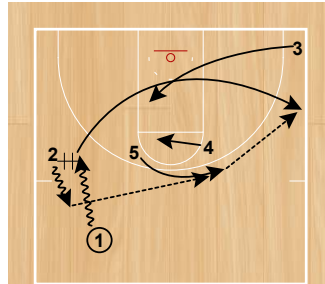

Rip Elevator Special
Half Court Sets