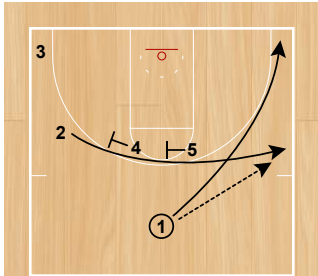

Box Duck  
Half Court Sets

Chin  
Half Court Sets

Chin  
Half Court Sets

# Northern Iowa Ben Jacobson Sets

Chin Special  
Half Court Sets

Chin Special  
Half Court Sets

Elbow ISO  
Half Court Sets

Fist Sting  
Half Court Sets

HI PNR  
Half Court Sets

High Ballscreen (Big in Alley)  
Half Court Sets

High Ballscreen (Flare)  
Half Court Sets

High Ballscreen (Replace)  
Half Court Sets

5 sets a HI Ballscreen for 1 and 2 sets a backscreen on 5's man and pops to the top of the key. 1 attacks off the PNR and reads the defense.

Iverson Fan  
Half Court Sets

Iverson Fan  
Half Court Sets

Lob Special  
Half Court Sets

Lob Special  
Half Court Sets

2 cuts off 4 & 5 to the wing. 1 passes to 2 and cuts to ballside corner.

3 runs off screens from 4 & 5, and 5 fans off of screen from 4. 2 passes to 5 for a 3 pointer.