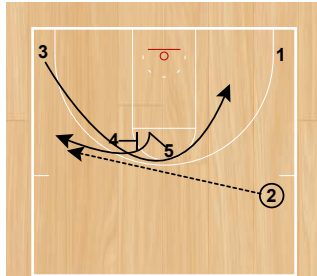

High Ballscreen (Flare)  
Half Court Sets

High Ballscreen (Replace)  
Half Court Sets

5 sets a HI Ballscreen for 1 and 2 sets a backscreen on 5's man and pops to the top of the key. 1 attacks off the PNR and reads the defense.

Iverson Fan  
Half Court Sets

Iverson Fan  
Half Court Sets

Lob Special  
Half Court Sets

Lob Special  
Half Court Sets

2 cuts off 4 & 5 to the wing. 1 passes to 2 and cuts to ballside corner.

3 runs off screens from 4 & 5, and 5 fans off of screen from 4. 2 passes to 5 for a 3 pointer.