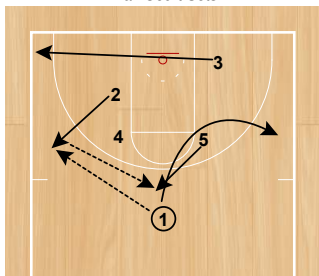

# Northern Iowa Ben Jacobson Sets

Slice Back  
Half Court Sets

Slice Back  
Half Court Sets

Slice Back  
Half Court Sets

Slice Seal  
Half Court Sets

1 passes to 2 on the wing. 1 cuts through under 5, 5 pops to the top of the key. 2 passes to 5 who reverses to 1.

Slice Seal  
Half Court Sets

Slice Special  
Half Court Sets

Slice Special  
Half Court Sets

Slice Special  
Half Court Sets

4 sets a slice screen for 2, 3 replaces. After 4 sets the screen he seals his man in the post. on the screen 1 passes to 5 who reverses to 3. 3 passes to the post.

Slice Thunder  
Half Court Sets

Slice Thunder  
Half Court Sets

Stack Ballscreen  
Half Court Sets

Twist  
Half Court Sets

1 passes to 2 on the wing. 1 cuts through under 5, 5 pops to the top of the key. 2 passes to 5 who reverses to 1.

4 sets a slice screen for 2, 3 then sets a pindown for 4 who pops to the wing for a shot.

Twist  
Half Court Sets

Wing Step Up  
Half Court Sets

Zipper Special  
Half Court Sets