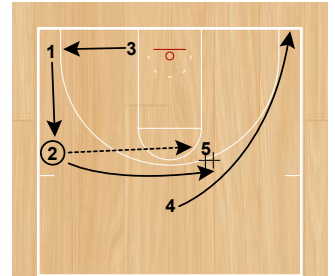

Iverson Fan  
Half Court Sets

Iverson Fan  
Half Court Sets

Lob Special  
Half Court Sets

Lob Special  
Half Court Sets

2 cuts off 4 & 5 to the wing. 1 passes to 2 and cuts to ballside corner.

3 runs off screens from 4 & 5, and 5 fans off of screen from 4. 2 passes to 5 for a 3 pointer.

Lob Special  
Half Court Sets

Lob Special  
Half Court Sets

PNR Double  
Half Court Sets

4 sets a ballscreen for 1 and pops to the wing. 2 cuts off a double screen from 5 & 3. 1 attacks with options.