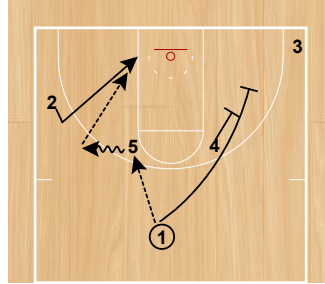

4 sets a slice screen for 2, 3 then sets a pindown for 4 who pops to the wing for a shot.

Twist  
Half Court Sets

Wing Step Up  
Half Court Sets

Zipper Special  
Half Court Sets

# Northern Iowa Ben Jacobson Sets

Horns Flex Seal  
Horns

1 passes to 4 and cuts through to set a flex screen for 3.

Horns Flex Seal  
Horns

5 sets a downscreen for 1 and seals his man. 4 passes to 1 who passes to 5 in the post.

Horns Backdoor  
Horns

BLOB Lob  
BLOB

Against a zone defense, 2 & 3 occupy the wings, 4 dives down and takes out 2 men. 5 cuts and receives lob pass from 1.