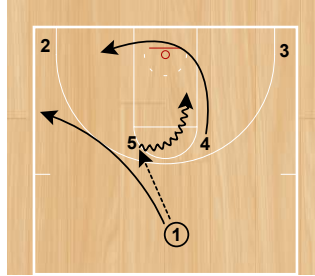

1-4 High Split  
Half Court Sets

23 Weak  
Half Court Sets

23 Weak  
Half Court Sets

AI Slip Follow  
Half Court Sets

AI Slip Follow  
Half Court Sets

Backdoor Lob  
Half Court Sets

Backdoor Lob  
Half Court Sets

Box Duck  
Half Court Sets

Chin  
Half Court Sets

Chin  
Half Court Sets

# Northern Iowa Ben Jacobson Sets

Chin Special  
Half Court Sets

Chin Special  
Half Court Sets

Elbow ISO  
Half Court Sets

Fist Sting  
Half Court Sets

HI PNR  
Half Court Sets

High Ballscreen (Big in Alley)  
Half Court Sets

Iverson Fan  
Half Court Sets

Iverson Fan  
Half Court Sets

Lob Special  
Half Court Sets

Lob Special  
Half Court Sets

2 cuts off 4 & 5 to the wing. 1 passes to 2 and cuts to ballside corner.

3 runs off screens from 4 & 5, and 5 fans off of screen from 4. 2 passes to 5 for a 3 pointer.