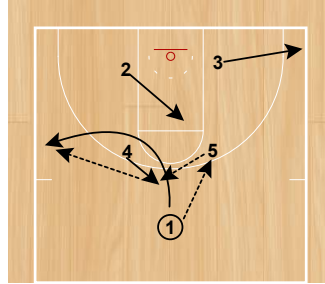

Iverson Fan  
Half Court Sets

Iverson Fan  
Half Court Sets

Lob Special  
Half Court Sets

Lob Special  
Half Court Sets

2 cuts off 4 & 5 to the wing. 1 passes to 2 and cuts to ballside corner.

3 runs off screens from 4 & 5, and 5 fans off of screen from 4. 2 passes to 5 for a 3 pointer.

Lob Special  
Half Court Sets

Lob Special  
Half Court Sets

PNR Double  
Half Court Sets

4 sets a ballscreen for 1 and pops to the wing. 2 cuts off a double screen from 5 & 3. 1 attacks with options.

# Northern Iowa Ben Jacobson Sets

PNR Flare  
Half Court Sets

1 comes off a ballscreen from 4, 5 sets a flare screen for 4 to the wing. 1 passes to 2.

PNR Flare  
Half Court Sets

5 steps up and sets a ballscreen for 2, 2 dribbles off and passes to 4.

Rice Leak  
Half Court Sets

1 passes to 5 and cuts through to the wing. 4 pops to the top of the key. 5 passes to 4 who passes to 1.

Rice Leak  
Half Court Sets

2 fakes cross screen on 5 and 5 cuts into the lane and seals in the post. 4 passes to 2 who passes to 5.