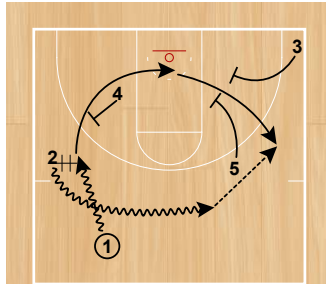

Rice Leak  
Half Court Sets

1 passes to 5 and cuts through to the wing. 4 pops to the top of the key. 5 passes to 4 who passes to 1.

Rice Leak  
Half Court Sets

2 fakes cross screen on 5 and 5 cuts into the lane and seals in the post. 4 passes to 2 who passes to 5.

Rice Leak Fan  
Half Court Sets

1 passes to 5 and cuts through to the wing. 4 pops to the top of the key. 5 passes to 4 who passes to 1.

Rice Leak Fan  
Half Court Sets

2 sets a cross screen for 5 and 4 sets a down screen for 2.

Rice Through  
Half Court Sets

1 passes to 5 and cuts through to the wing. 4 pops to the top of the key. 5 passes to 4 who passes to 1.

Rice Through  
Half Court Sets

Rip  
Half Court Sets

Rip Elevator  
Half Court Sets