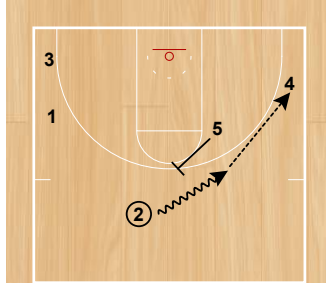

PNR Flare
Half Court Sets