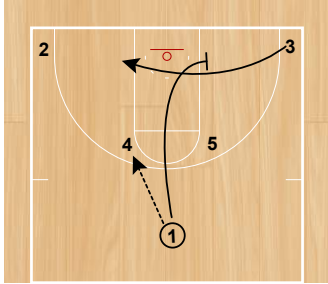

Northern Iowa Ben Jacobson Sets

Horns Flex Seal
Horns

1 passes to 4 and cuts through to set a flex screen for 3.