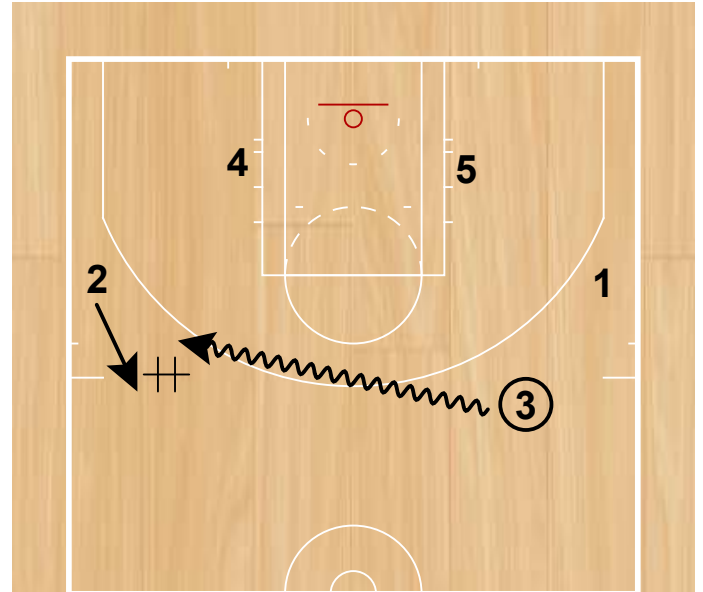

2014-15 NCAA Tournament

Boise State

Weave
NCAA

On the 3rd DHO, 4 & 5 flash to the high post.

5 then sets a flare screen for 2 and 1 looks to hit 2 for a shot. If 2 isn't open for a shot then 2/5 play PNR 2-man game.