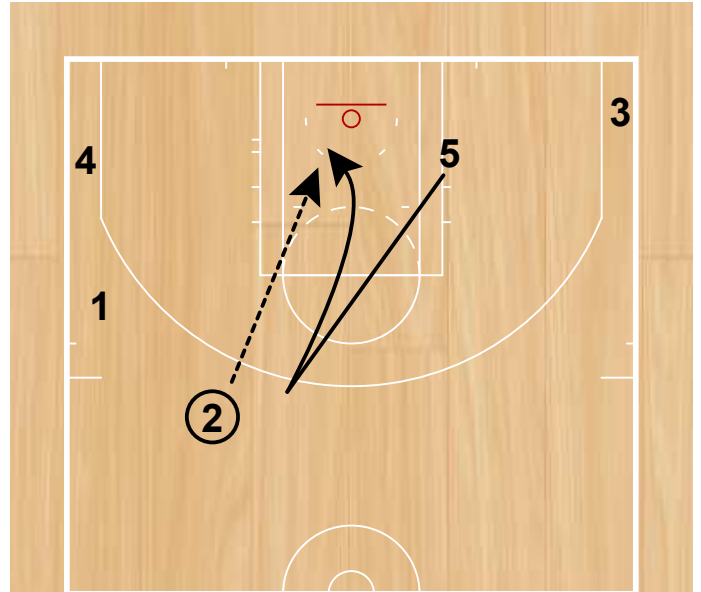

## Belmont

Belmont Slip  
NCAA

4 sets a pindown for 2 and 1 executes a DHO with 2.

Belmont Slip  
NCAA

5 sets a ballscreen, but notices his man is overhelping and slips to the rim for a layup.