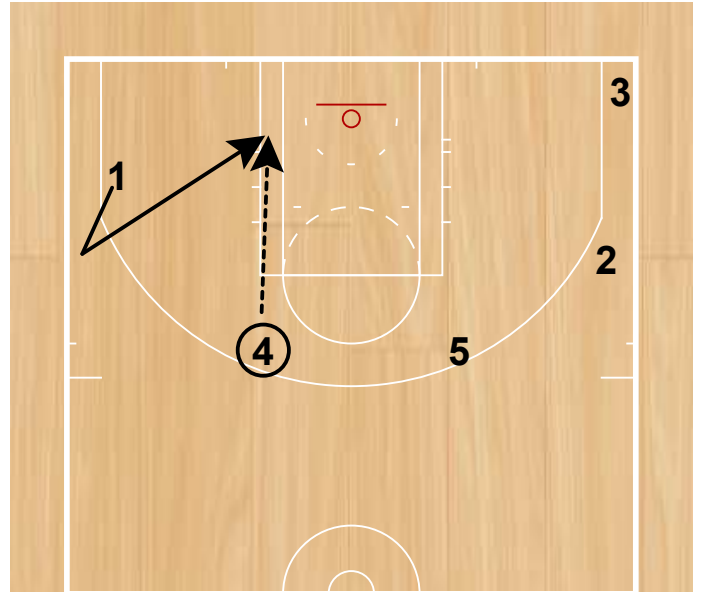

Horns Pindown Twirl Backdoor
NCAA

As 1 comes back to the ball he sets up his man and cuts backdoor for a layup. 4 passes to 1.