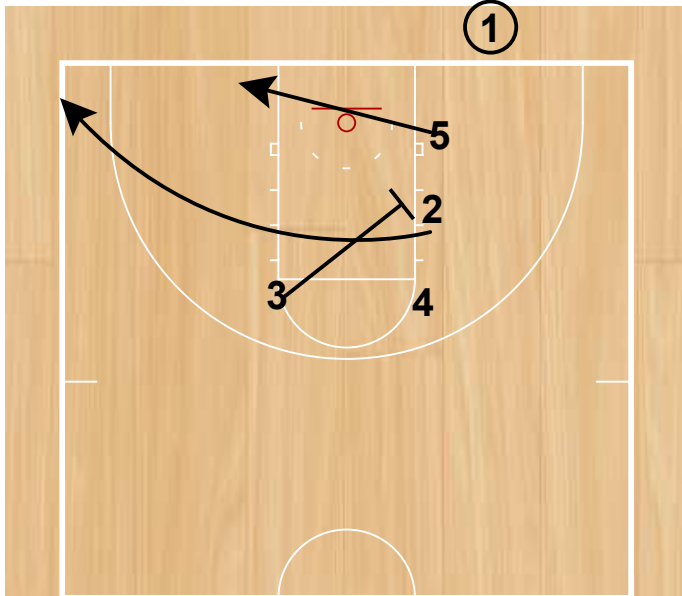

2014-15 NCAA Tournament

Arizona

BLOB Lob
BLOB

5 clears to the other side of the lane, 3 sets a down screen for 2 who is a shooter.

BLOB Lob
BLOB