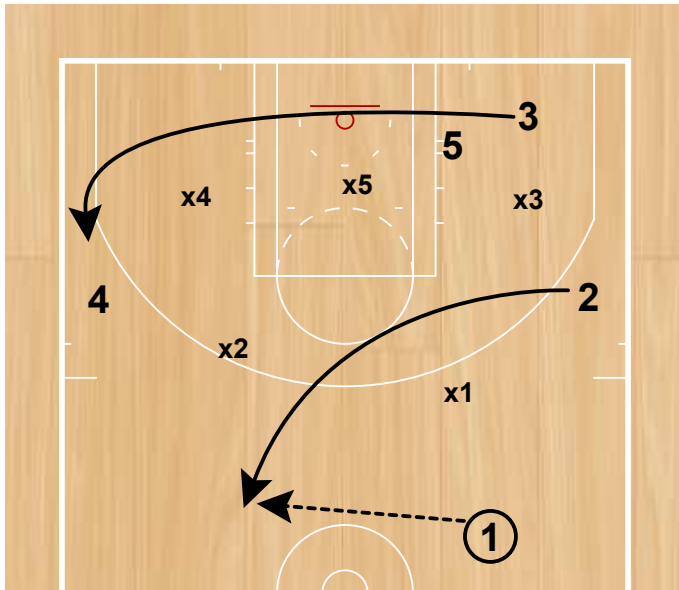

2014-15 NCAA Tournament

Baylor

Lob
Zone Offense