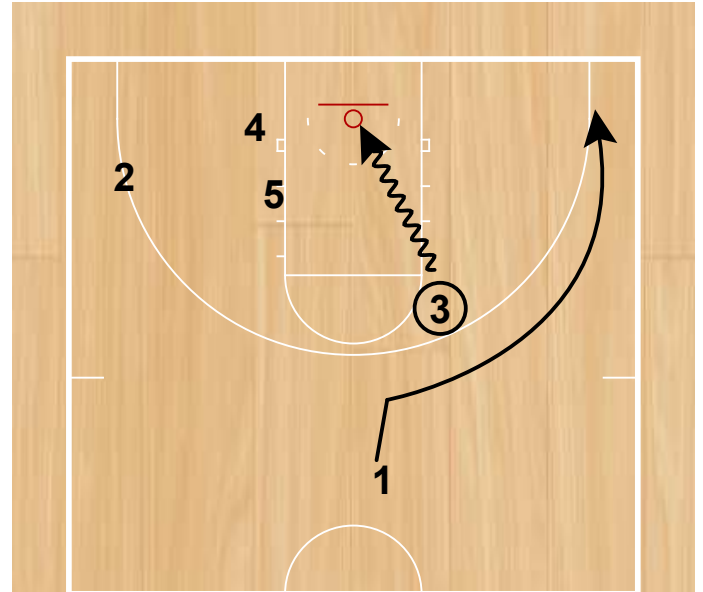

## New Mexico State

Elbow Double  
Half Court Sets

2 sets a down screen and then cuts off double screen from 4 & 5.  
1 passes to 3 at the elbow.

Elbow Double  
Half Court Sets

1 cuts off 3 to the corner, 3 has option to DHO or look to 2, or  
drive to the rim/create.