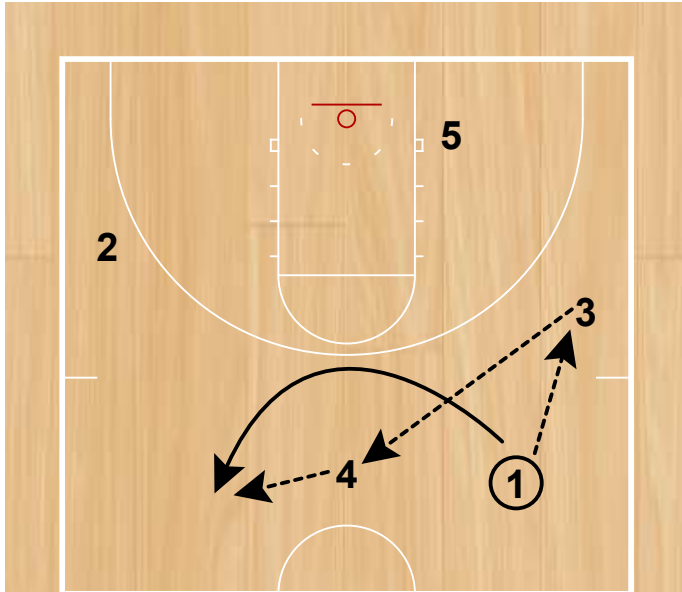

2014-15 NCAA Tournament

Iowa State

Elevator
Half Court Sets

2 passes to 3 and cuts through. 3 passes to 4 who passes to 1.