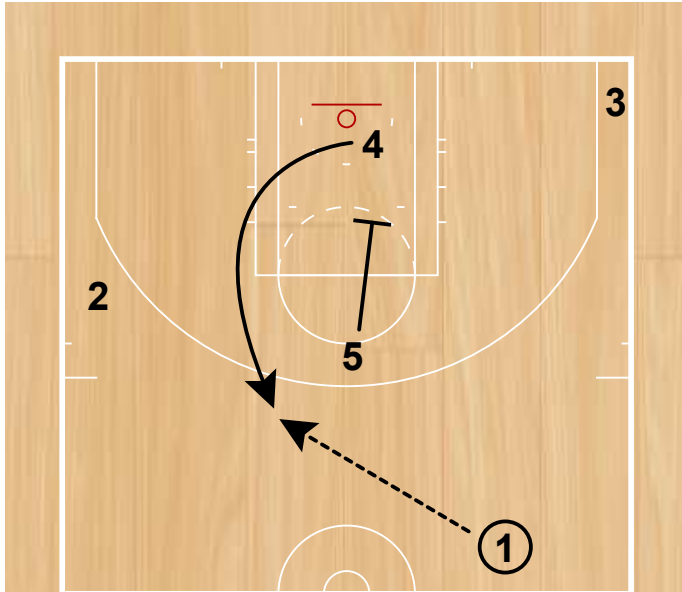

2014-15 NCAA Tournament

Boise State

Flex Open
NCAA

5 sets a downscreen for 4, 1 passes to 4 at the 3 point line lane line extended.