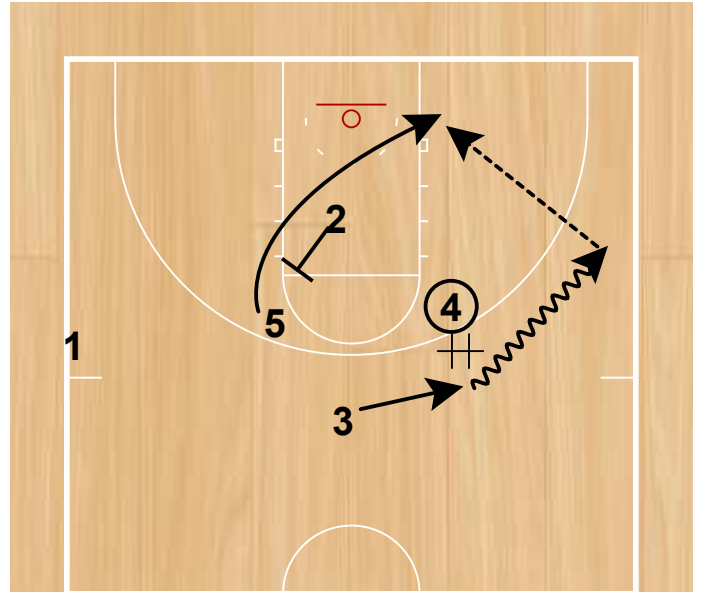

## LSU

Elbow Rip  
Half Court Sets

1 passes to 4 and cuts to opposite wing. 3 cuts to 4 and 2 sets a cross screen for 5.

Elbow Rip  
Half Court Sets

4 executes DHO with 3 and 2 screens for 5. 3 passes to 5.