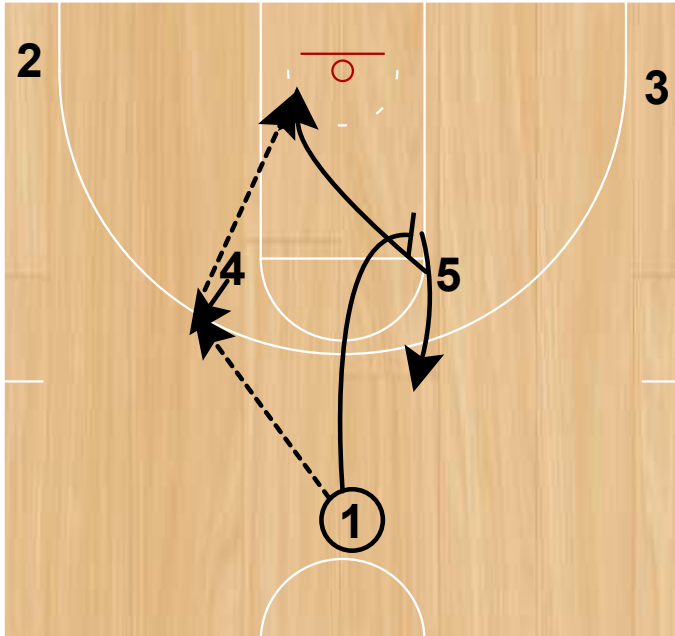

2014-15 NCAA Tournament

Northeastern

Northeastern Elbow X
NCAA

1 hit 4 at the elbow. 1 sets a brush screen for 5. If 5 not open, 1 bounces back for DHO with 4 and 4 rolls.