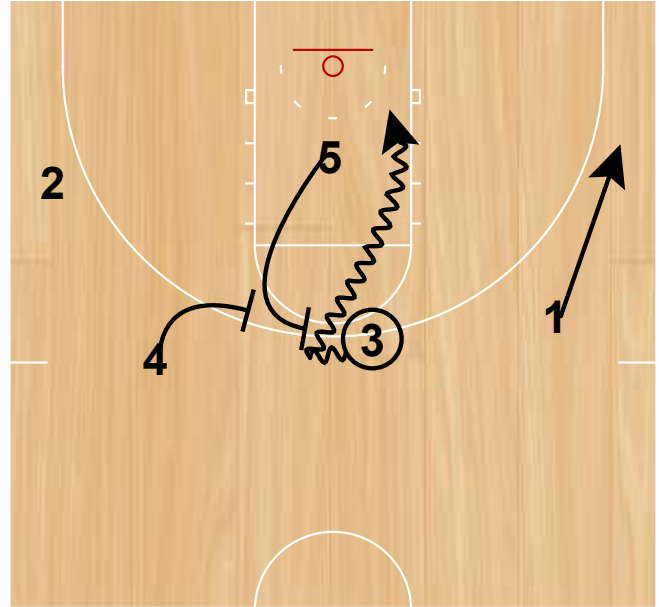

## Butler Bulldogs

Butler ATO Down Stagger  
NCAA

1 dribbles to the right side of the floor.

5 sets a down screen for 3 (Dunham).

1 passes to 3 at the top of the key.

Butler ATO Down Stagger  
NCAA

5 and 4 move towards 3 to set a staggered ball-screen.