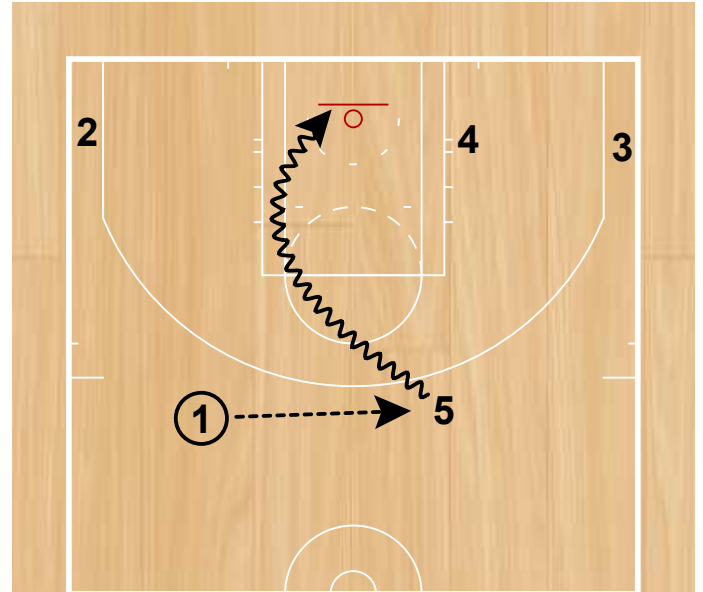

Double HI
NCAA

1 passes to 5 and uses his mismatch to attack the rim.