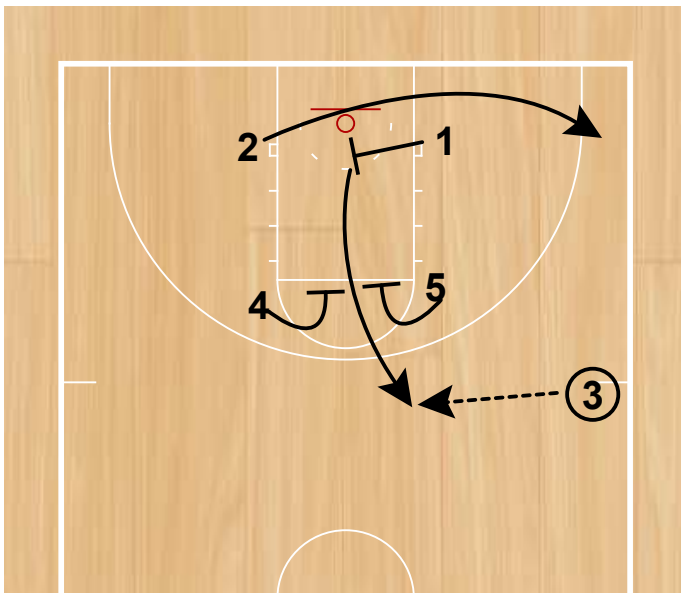

Elevator
Half Court Sets

1 sets a cross screen for 2 to freeze his defender and then sprints through the elevator doors from 4 & 5. 3 passes to 1 for a shot.