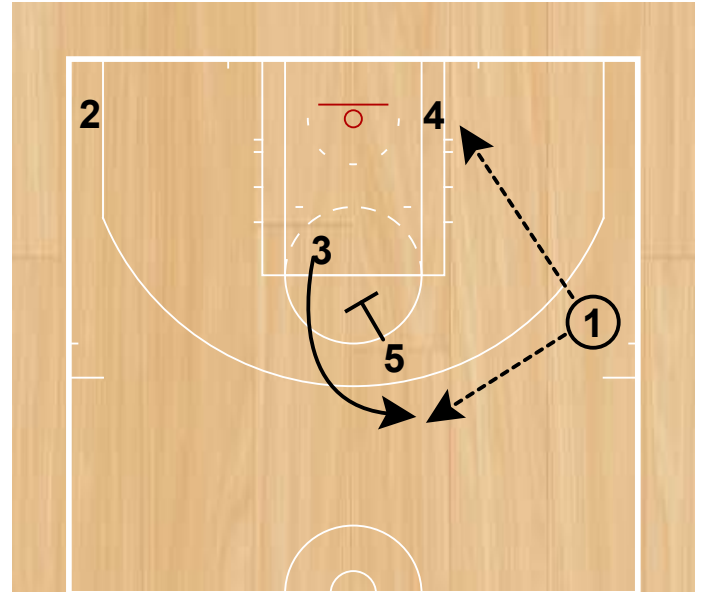

Horns STS
NCAA

Horns set.

1 dribbles to the wing and 3 cuts into the middle and sets a cross screen for 4. 1 looks to hit 4.

5 sets a down screen for 3. 1 reads the defense and looks to pass to 4 or 3.