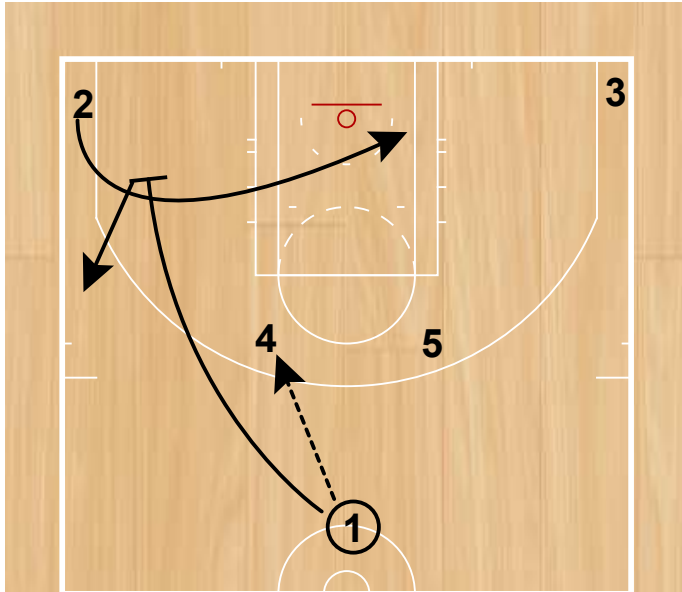

## Robert Morris

Horns Pindown Twirl Backdoor  
NCAA

Horns set. 1 passes to 4 at the elbow and sets a pindown screen for 2. 2 uses the screen to cut to the basket and clear to the wing, 1 comes back to to the ball.