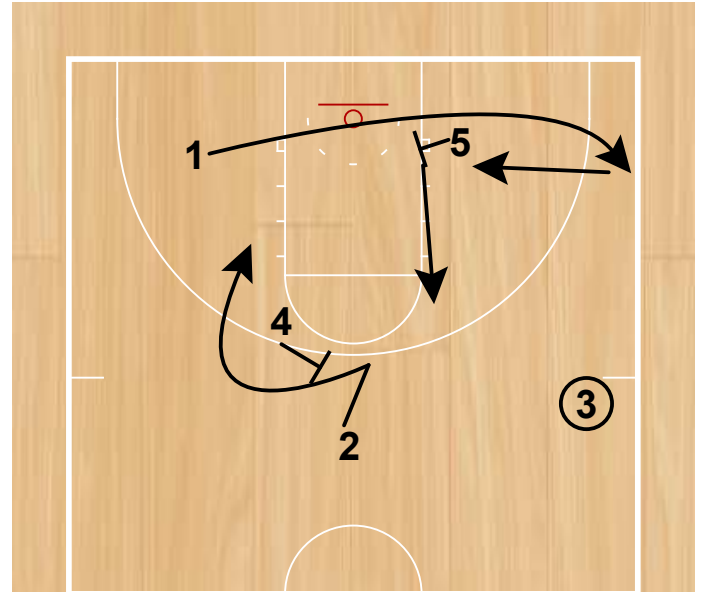

Elevator
Half Court Sets

1 comes off a down screen from 5 and 4 sets a flare screen for 2, allowing them to get in position for the real action.