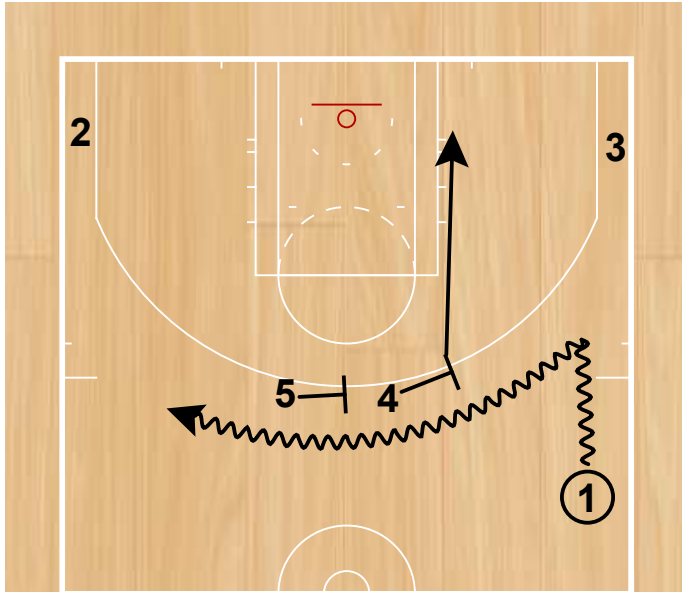

2014-15 NCAA Tournament

Butler Bulldogs

Double HI
NCAA

4 & 5 set a Double HI PNR for 1, 4 dives to the rim, 5 pops to the 3 point line.