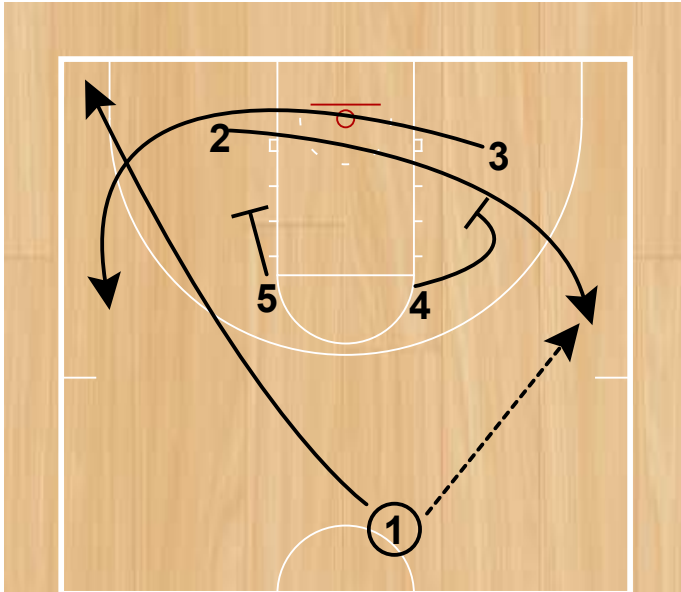

2014-15 NCAA Tournament

Kansas Jayhawks

ATO Lob
Half Court Sets

4 & 5 set down screens for 2 & 3. 1 passes to 2 and clears to opposite corner.