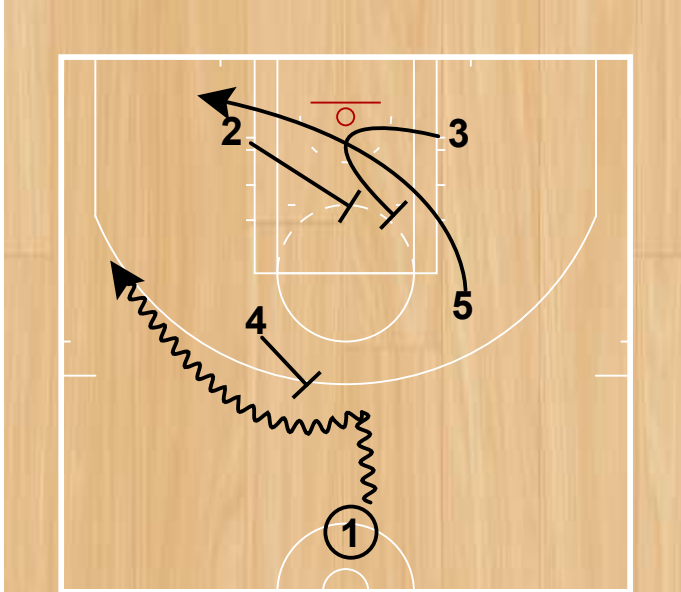

## Albany

Box Double Rip  
Half Court Sets

Box Set. 4 sets PNR for 1, 3 & 2 set cross screens for 5 who cuts to the block.

Box Double Rip  
Half Court Sets

3 clears to the corner and 4 comes off downscreens from 4. 1 reads the defense and passes to open man.