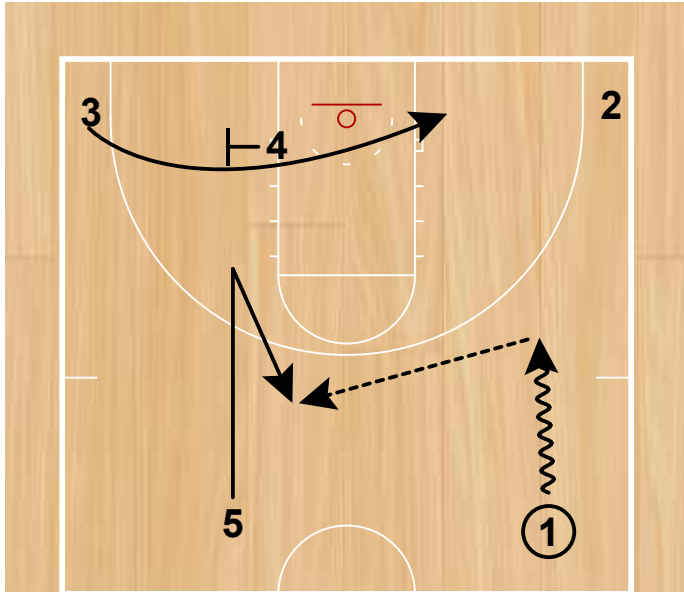

2014-15 NCAA Tournament

Belmont

Flex
Half Court Sets