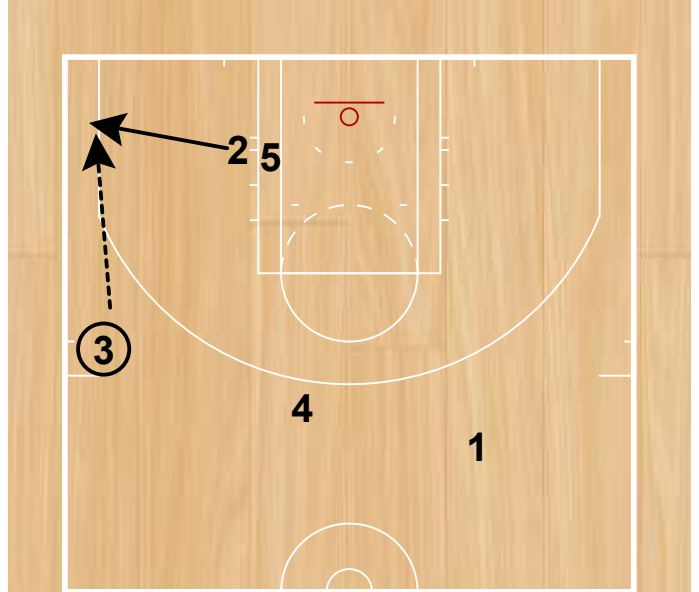

2014-15 NCAA Tournament Manhattan

Empty
NCAA

Empty
NCAA

Empty
NCAA