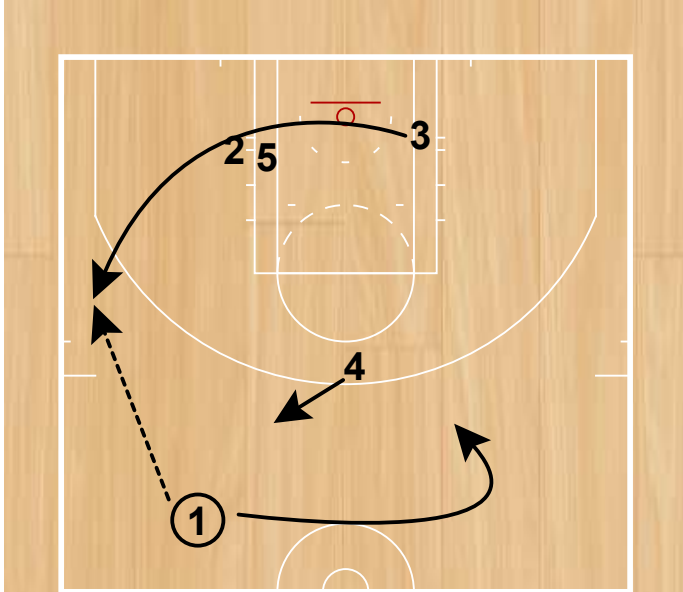

2014-15 NCAA Tournament Manhattan

Empty
NCAA