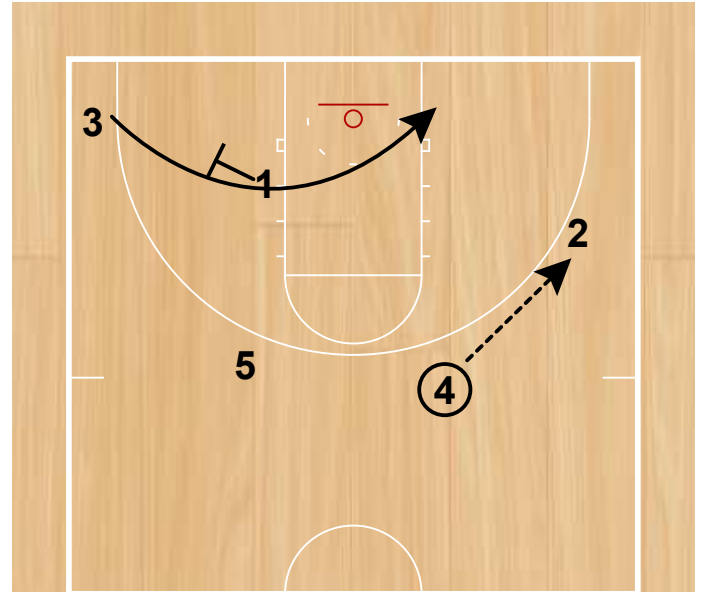

Rip Double
Half Court Sets

4 passes to 2, 1 sets a cross screen for 3.