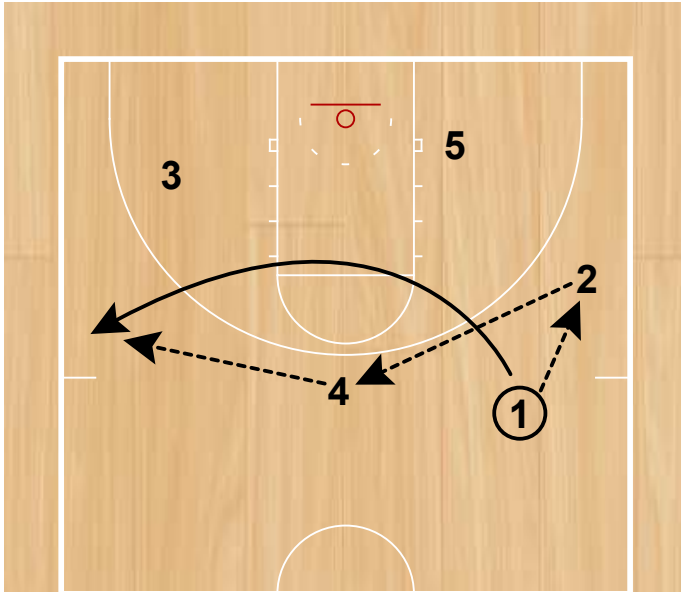

2014-15 NCAA Tournament

NC State

Thru STS
Half Court Sets

1 passes to 2 and cuts through to the opposite wing. 2 passes the ball to 4 who reverses to 1. 3 cuts down to the block.