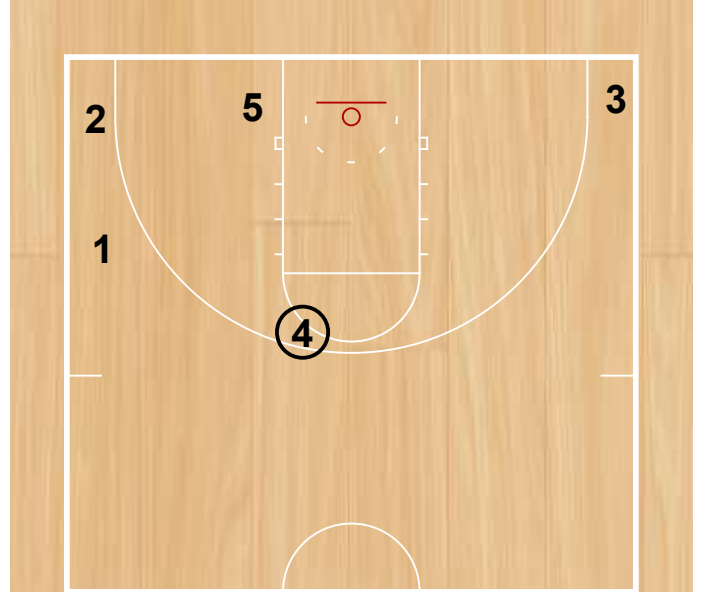

Horns Go
Horns

Isolation for 4 to create.