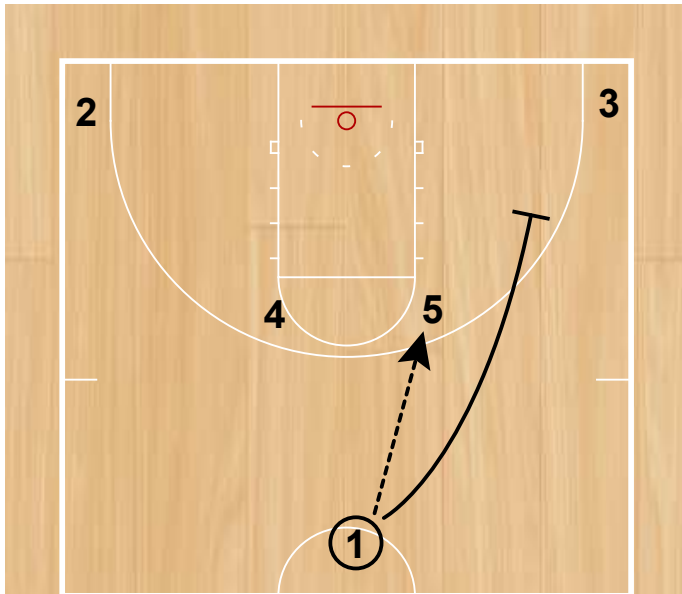

2014-15 NCAA Tournament

Albany

Horns Pindown DHO
Horns

Horns Set. 1 passes to 5 and cuts to set a pindown screen for 3.