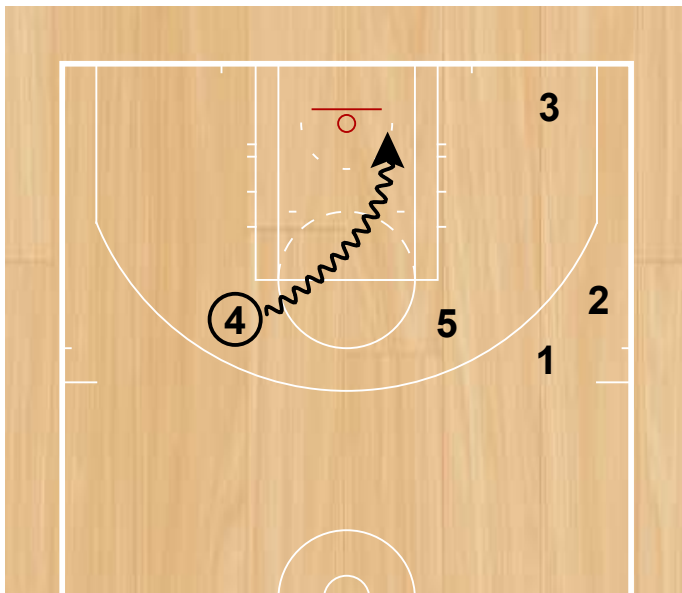

1-4 Backdoor ISO
NCAA

Isolation for 4 to attack and create.