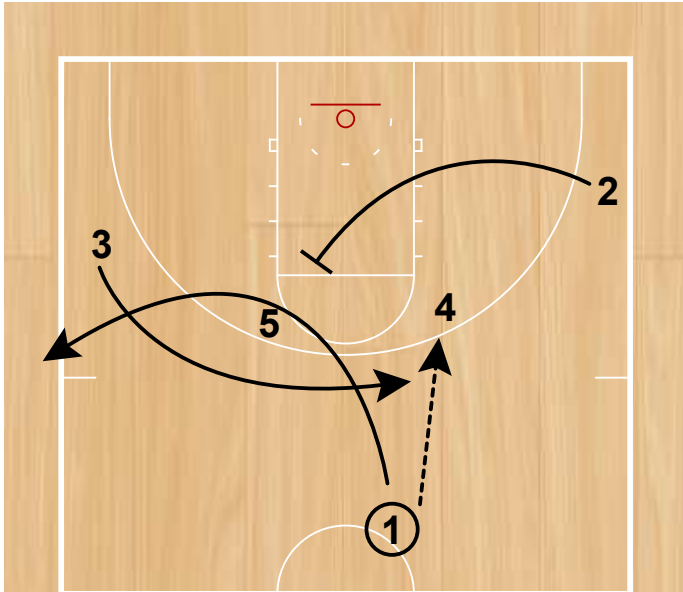

2014-15 NCAA Tournament

LSU

Elbow Rip
Half Court Sets

1 passes to 4 and cuts to opposite wing. 3 cuts to 4 and 2 sets a cross screen for 5.