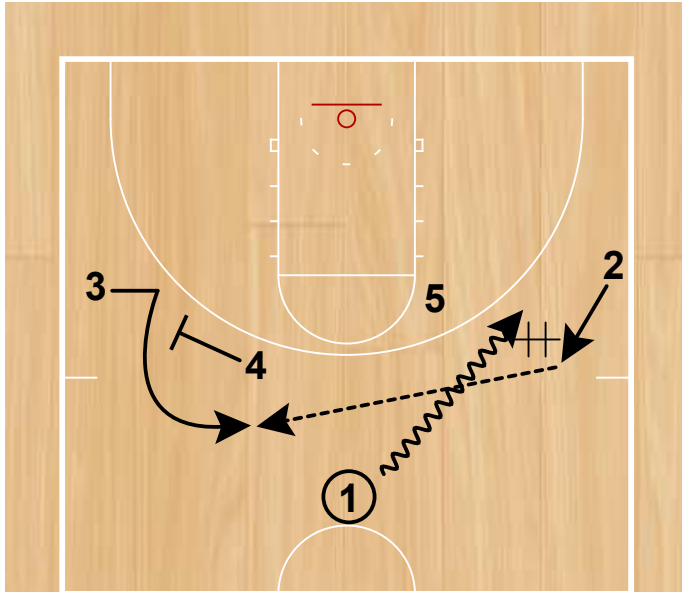

2014-15 NCAA Tournament

Michigan State

Chin Wildcat
Half Court Sets

1 executes a DHO with 2, 4 sets a pindown for 3. 2 passes to 3.