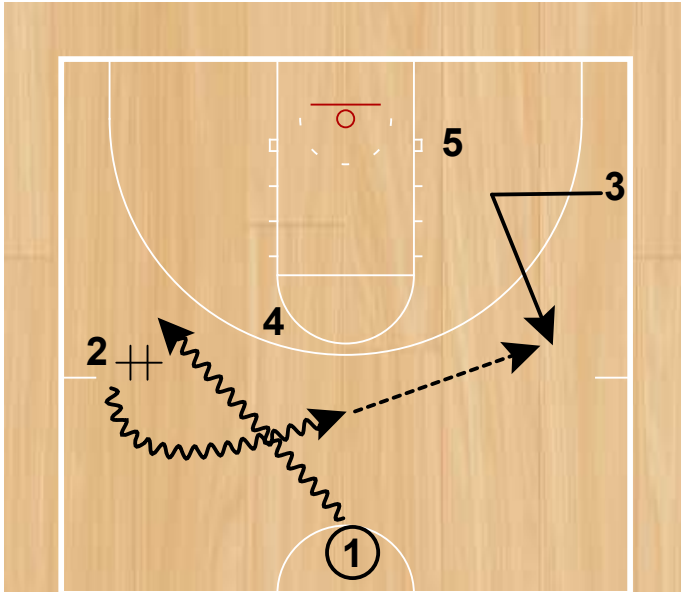

2014-15 NCAA Tournament

UCLA

Elevator
Half Court Sets

1 executes a DHO with 2, 2 dribbles and passes to 3.