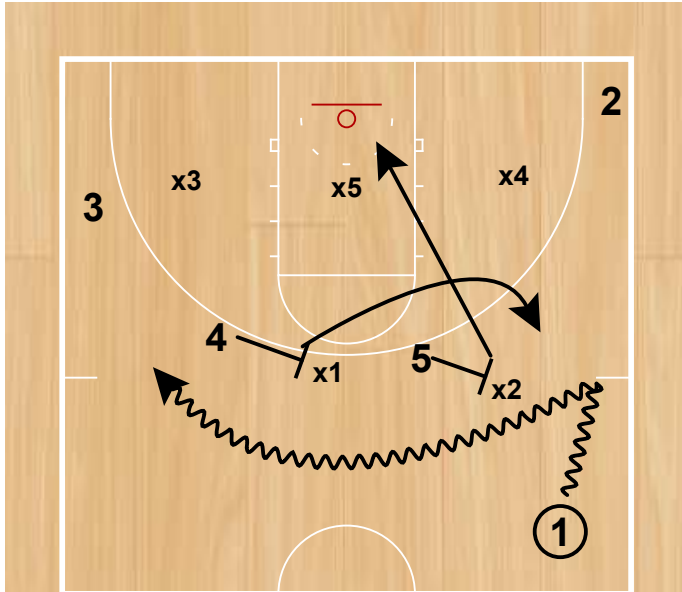

2014-15 NCAA Tournament

Georgia State

Double HI
Zone Offense