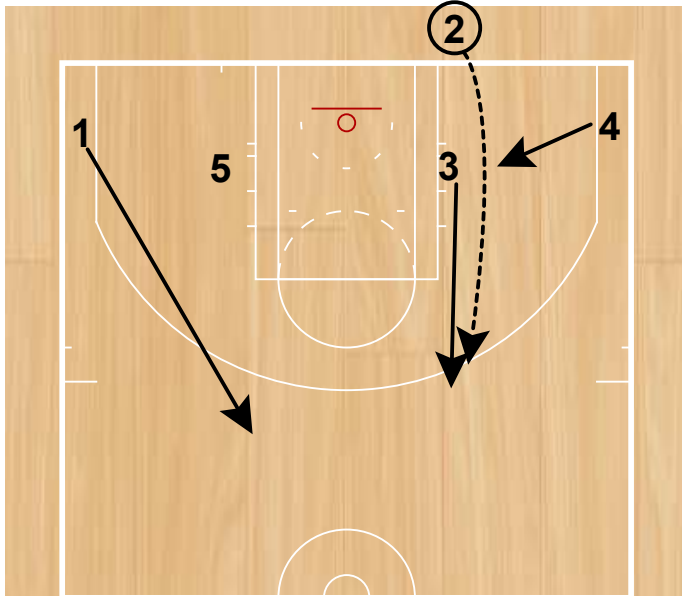

2014-15 NCAA Tournament

Belmont

BLOB Option
NCAA

1-4 alignment on Baseline Inbounds play. 3 pops to the 3 point line (lane line extended) 1 pops to the 3 point as well.