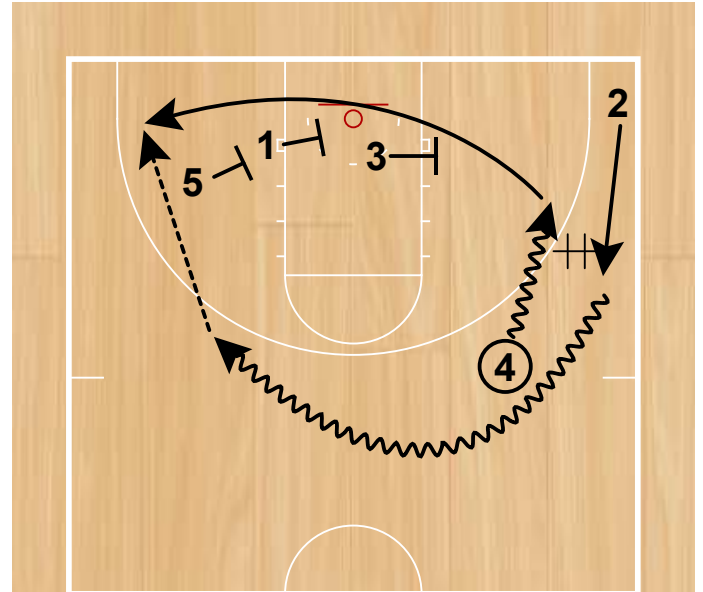

Horns Triple
Horns

4 executes a DHO with 2 and then sprints off a triple screen to the baseline to look for a shot.