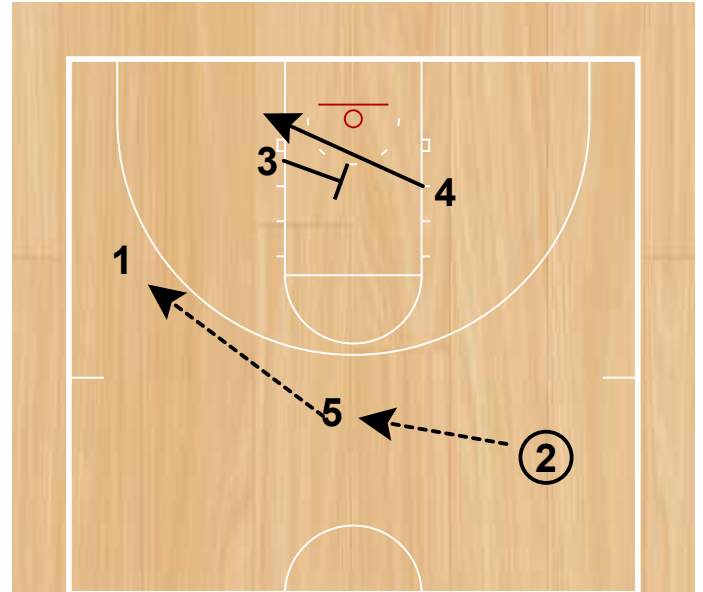

Thru Elevator
Half Court Sets

Ball is reversed form 2 to 5 to 1, 3 sets a cross screen for 4.