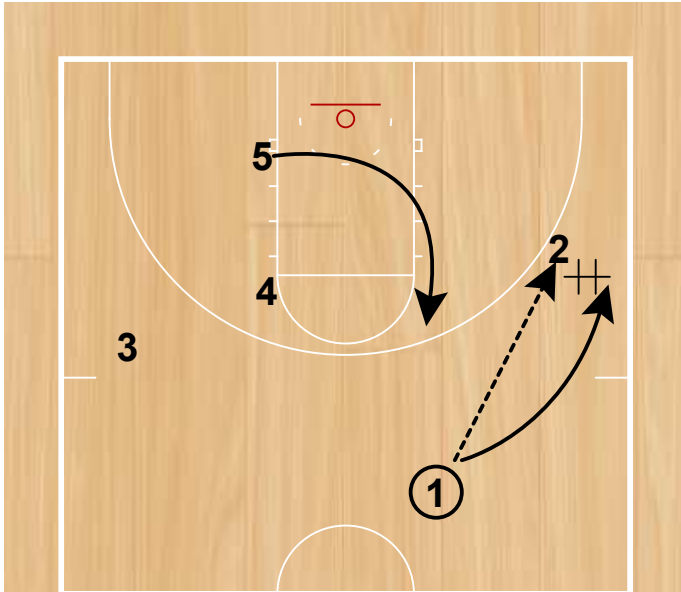

2014-15 NCAA Tournament

NC State

Flip Seal
Half Court Sets

1 passes to 2. 5 cuts to the high post. 1 cuts to the wing and 2 flips it back to him.