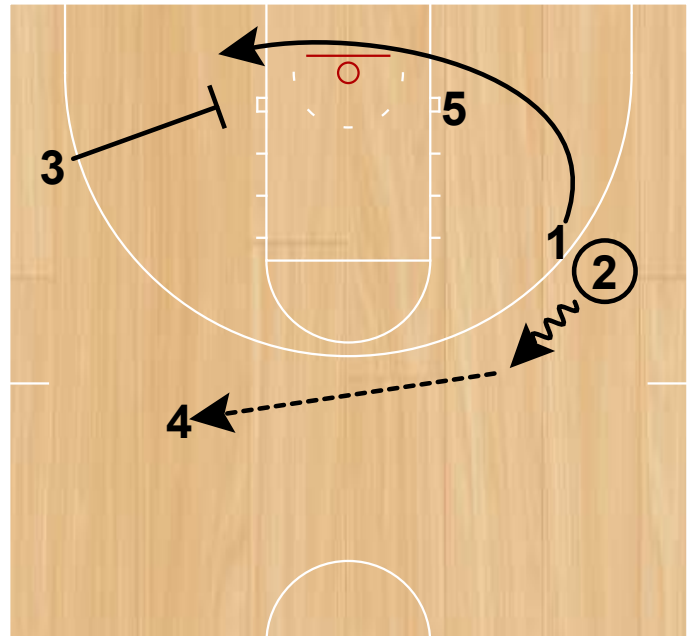

Dayton STS
NCAA

1 continues around the 5 and off a screen by 3 to the corner.

2 takes one dribble and swings to 4.