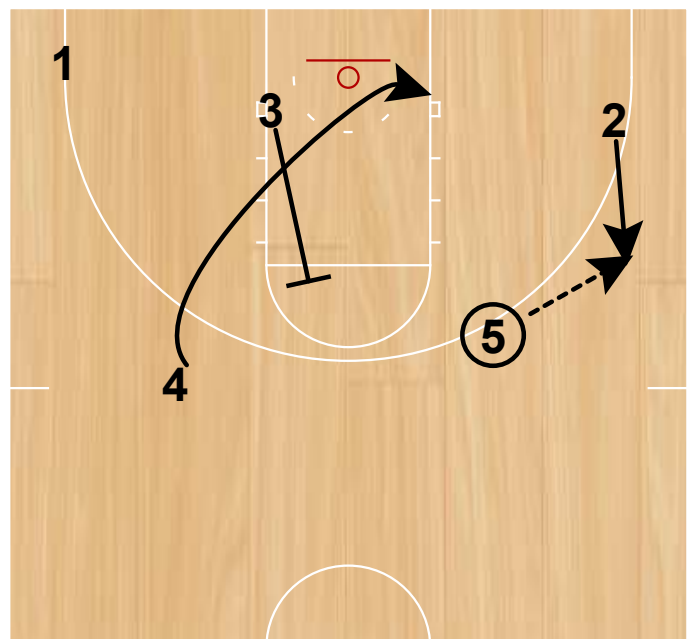

Dayton STS
NCAA

3 sets a backscreen for 4 who cuts to the low block

5 swings to 2 on the wing.