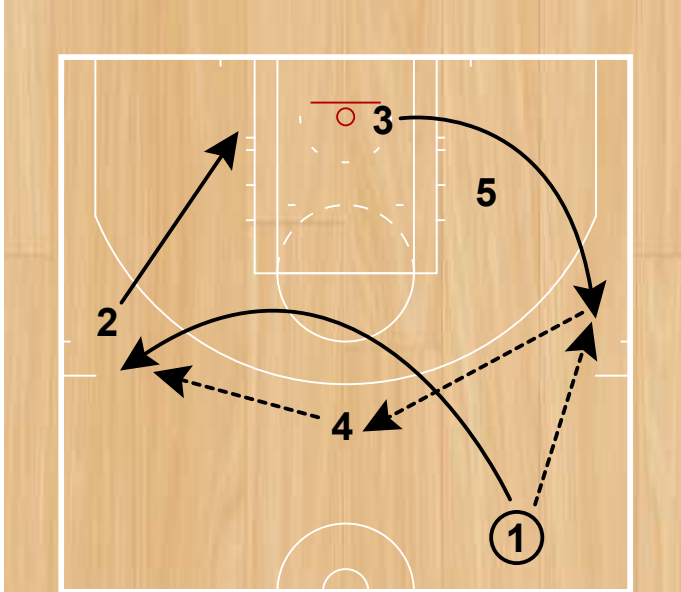

2014-15 NCAA Tournament

Boise State

Thru STS
NCAA

3 exits off 5 to the wing, 1 passes to 3 and cuts through to the opposite wing. 3 reverses the ball to 4 who passes to 1.