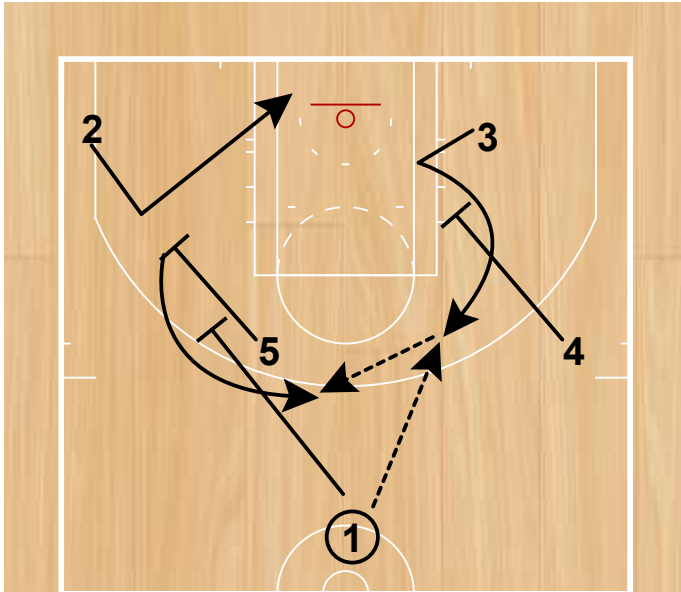

2014-15 NCAA Tournament

Boise State

Backdoor Set
NCAA

4 sets a pindown screen for 3, 1 passes to 3. 5 sets a pindown screen, 2 rejects screen and 1 sets a down screen for 5 and clears to the wing. 3 passes to 5.