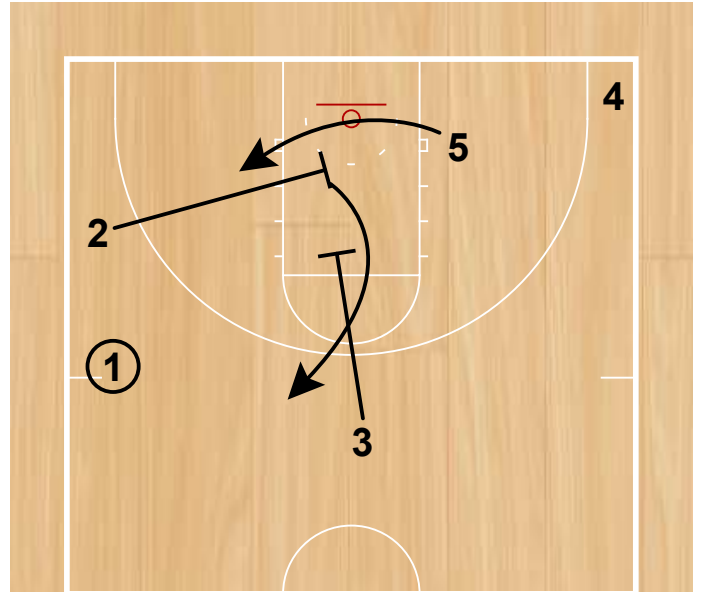

STS
Half Court Sets

2 sets a cross screen for 5, 4 sets a down screen for 2. 1 reads defense and chooses best option.