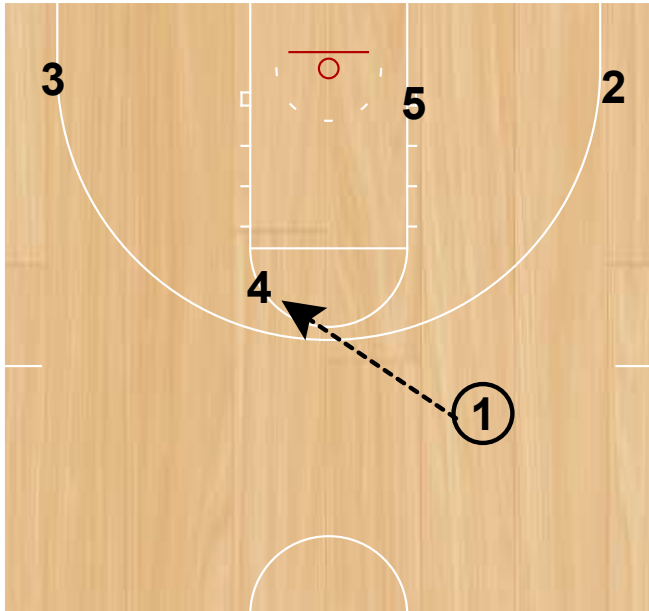

2014-15 NCAA Tournament

Texas

Texas Elbow Quick Stagger
NCAA

1 passes to 4 at the high post.