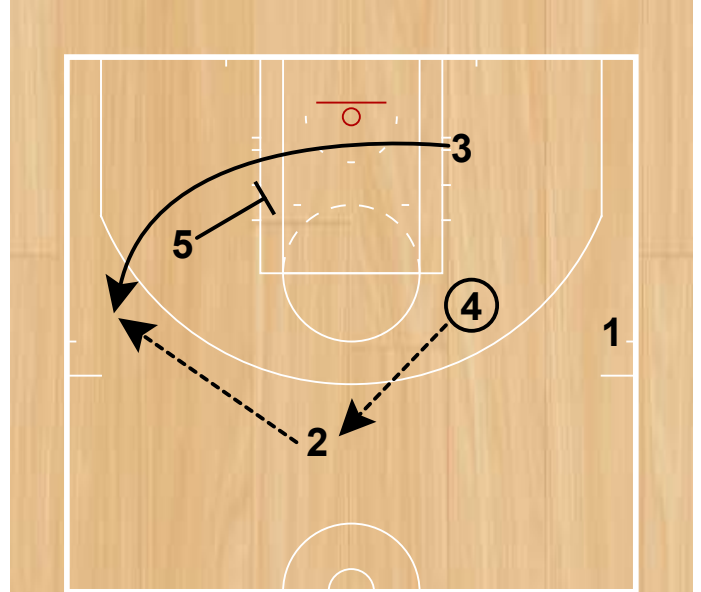

Elbow Backdoor
NCAA