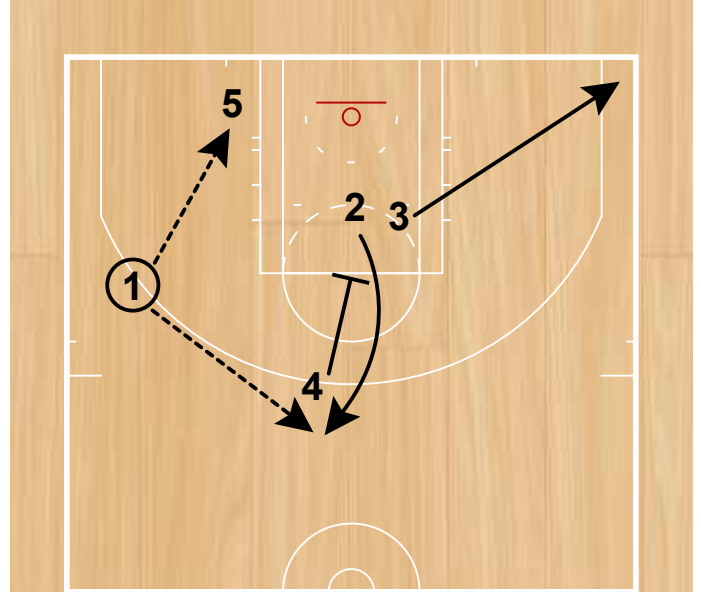

## Albany

Box Double Rip  
Half Court Sets

Box Set. 4 sets PNR for 1, 3 & 2 set cross screens for 5 who cuts to the block.

Box Double Rip  
Half Court Sets

3 clears to the corner and 4 comes off downscreens from 4. 1 reads the defense and passes to open man.