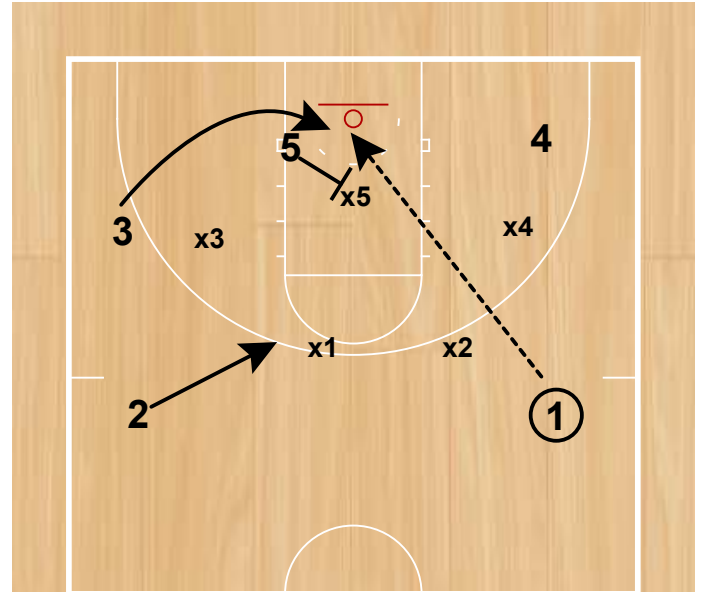

Lob
Zone Offense

5 sets a screen on x5 and 3 sneaks behind the zone for a lob.