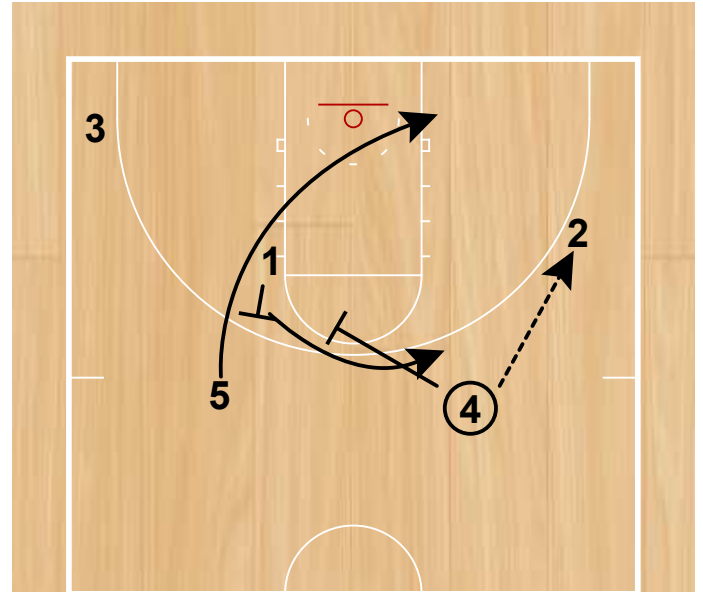

STS
Half Court Sets

1 sets a slice screen for 5 and then comes off a down screen from 4. 2 chooses option that is open for shot.