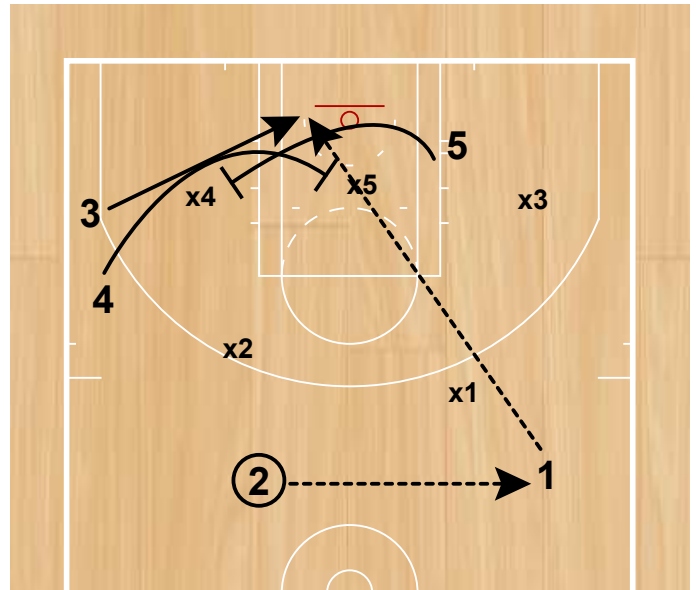

Lob
Zone Offense

Baylor setup a nice lob set to get the offense going in the 2nd half against Georgia State.

2 & 3 both clear through and 3 is the intended target for the lob. 1 passes to 2.

2 looks to pass to 3 to freeze the defense. 2 reverses to 1 and 5 & 4 cross and set screens on the bottom of the zone. 3 cuts backside and 1 throws the ball to the corner of the elbow for the lob.