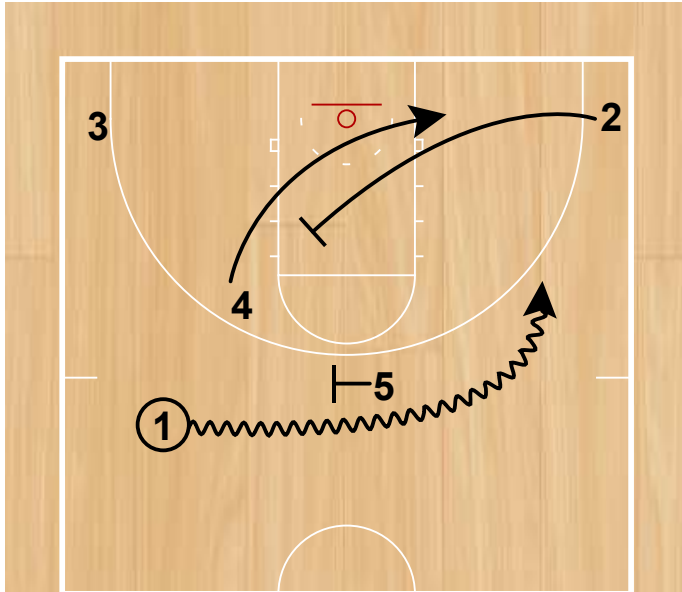

2014-15 NCAA Tournament

Iowa State

STS
Half Court Sets

1 comes off a PNR from 5 and 2 sets a cross screen for 4.