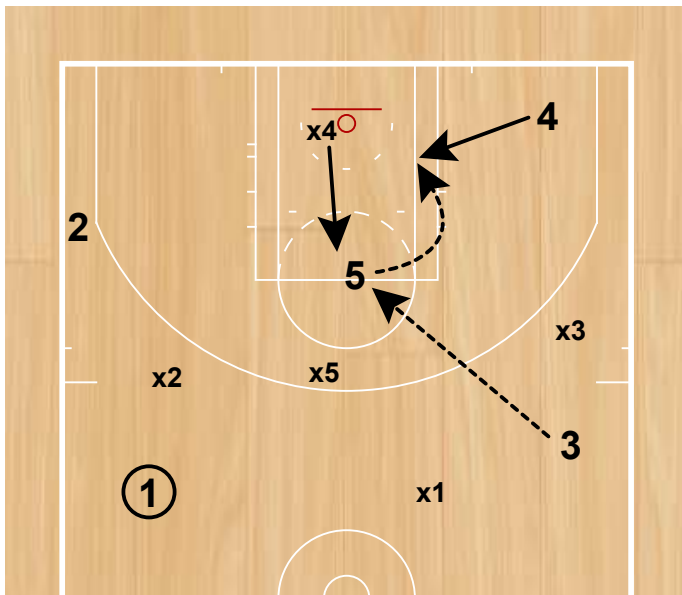

Middle Flash
NCAA

Quick Flash and Ball Reversal, causing x3 to help up and be in no mans land. Timing is key.