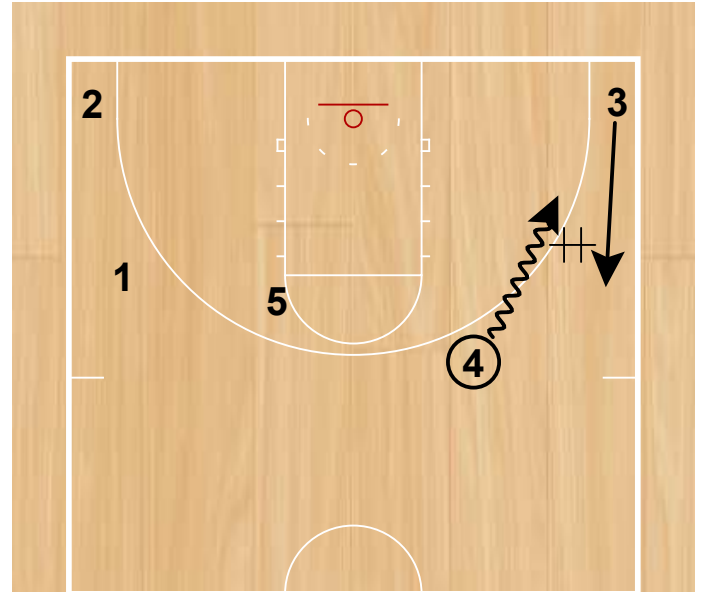

Horns Flare
NCAA

If covered, 4 will execute a DHO with 3 and they play 2-man game.