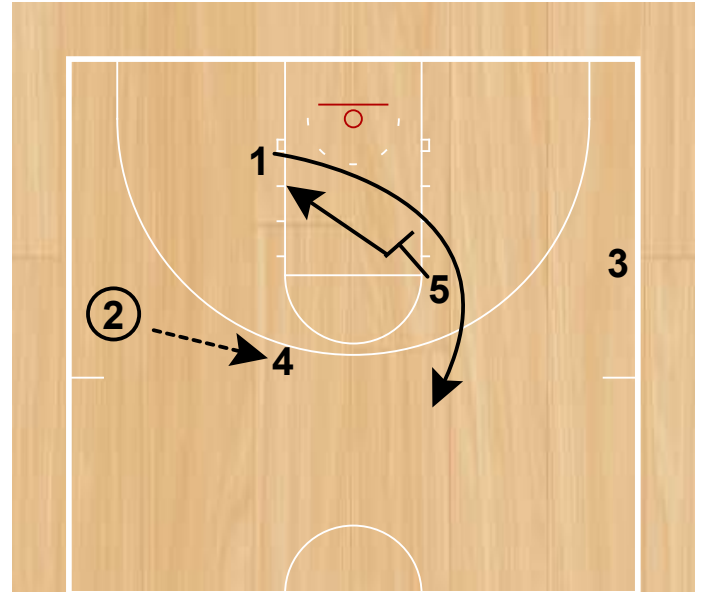

1-4 UCLA
Half Court Sets

If covered, 2 passes to 4 and 5 sets a pindown screen for 5. 5 seals his man down low.