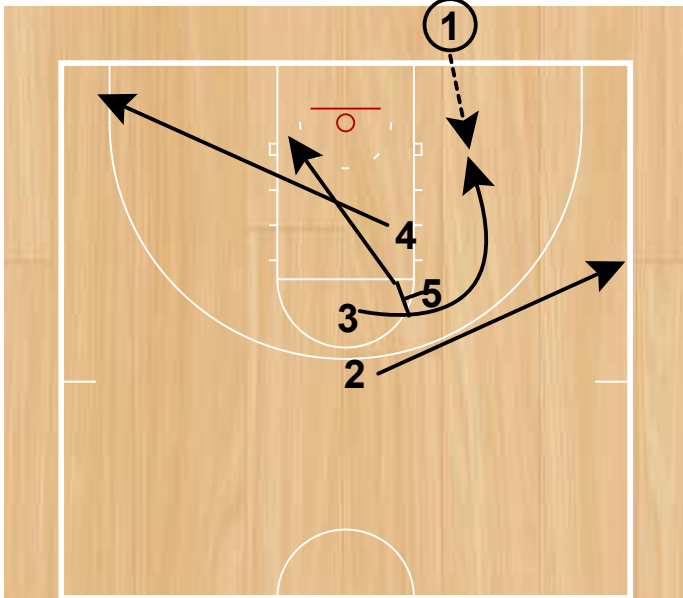

2014-15 NCAA Tournament

Georgia State

EOG BLOB
BLOB