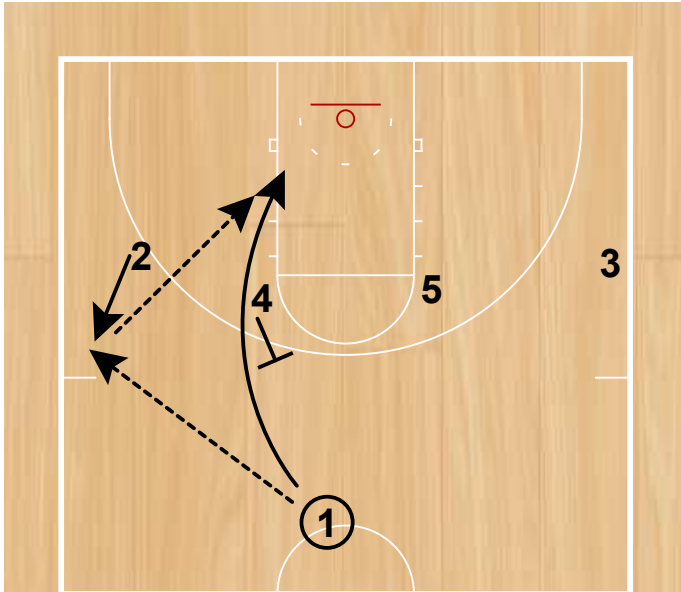

2014-15 NCAA Tournament

LSU

1-4 UCLA
Half Court Sets

1-4 Set. 1 passes to 2 and cuts off UCLA screen from 4. 2 looks to pass to 1 early.