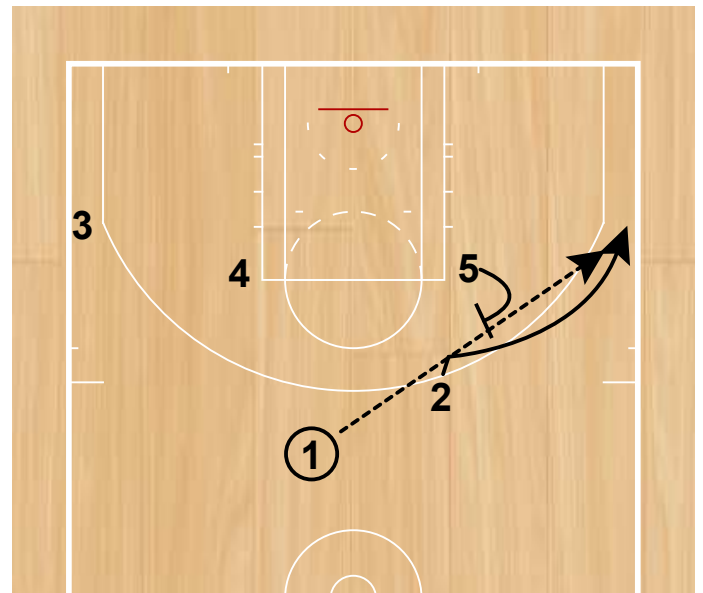

## Boise State

Weave  
NCAA

Weave  
NCAA

Weave  
NCAA

Weave  
NCAA

On the 3rd DHO, 4 & 5 flash to the high post.

5 then sets a flare screen for 2 and 1 looks to hit 2 for a shot. If 2 isn't open for a shot then 2/5 play PNR 2-man game.