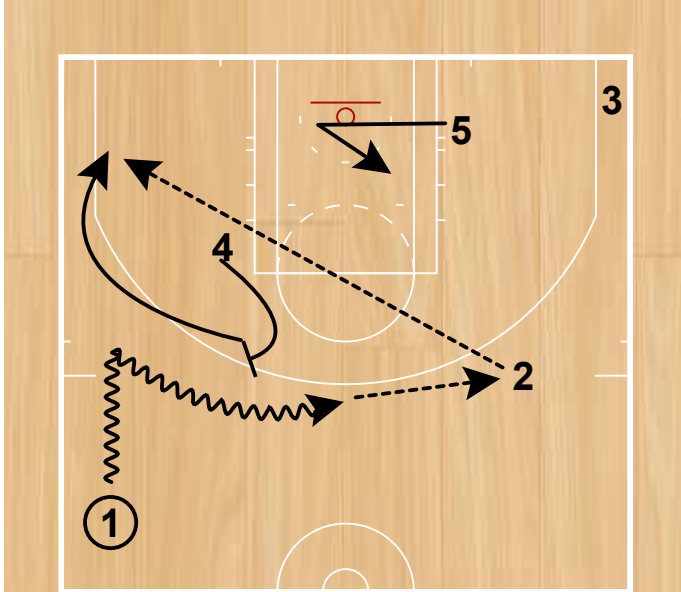

2014-15 NCAA Tournament

Baylor

PNR Duck
NCAA

vs Trapping/Hard Hedge defense.

4 Sets a HI PNR for 1 and pops to the wing. 5 ducks in and seals his man, 1 passes tp 2. 2 Looks to 5 or 4 and chooses which option is open.