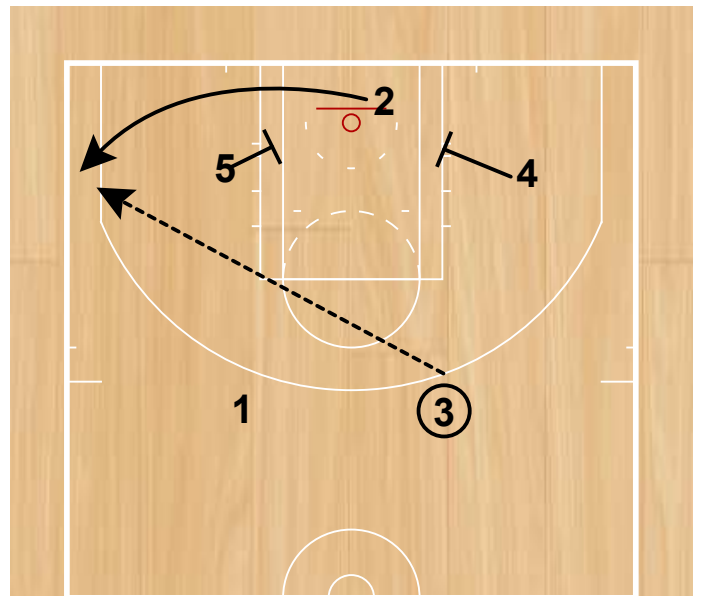

## Belmont

BLOB Option  
NCAA

1-4 alignment on Baseline Inbounds play. 3 pops to the 3 point line (lane line extended) 1 pops to the 3 point as well.

BLOB Option  
NCAA

2 steps inbounds and has the option to go off either screen from 4 or 5. 2 reads the defense and makes a cut, 3 reads 2 and passes it.