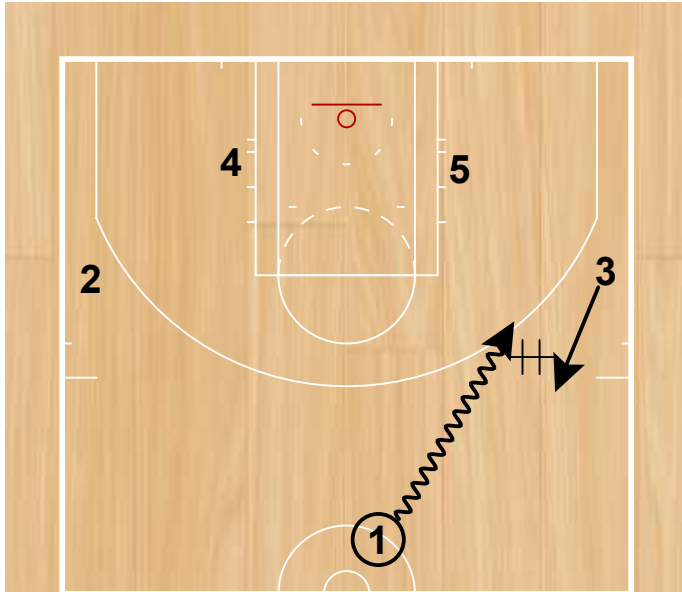

2014-15 NCAA Tournament

Boise State

Weave
NCAA