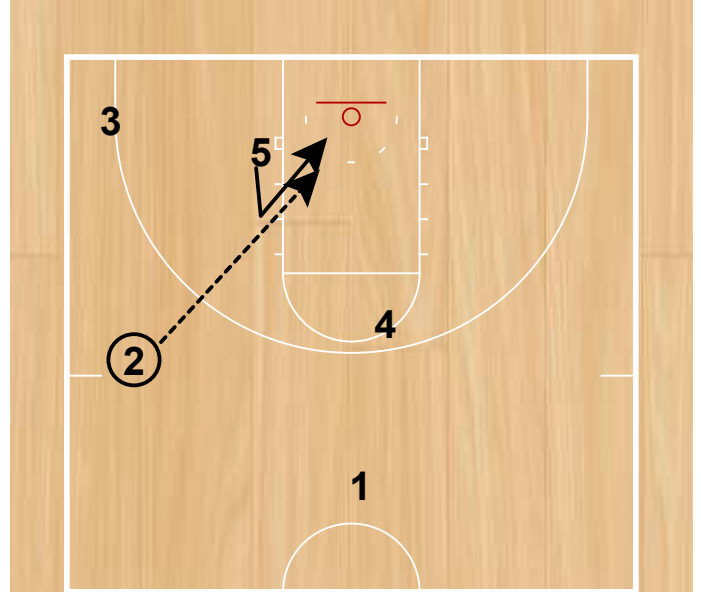

Empty Set
Half Court Sets

3 sets a pindown screen for 2 who cuts to the wing, 3 clears to the corner. 1 passes to 2. 4 clears to high post.

5 seals his man up and 2 passes to 5 over the top.