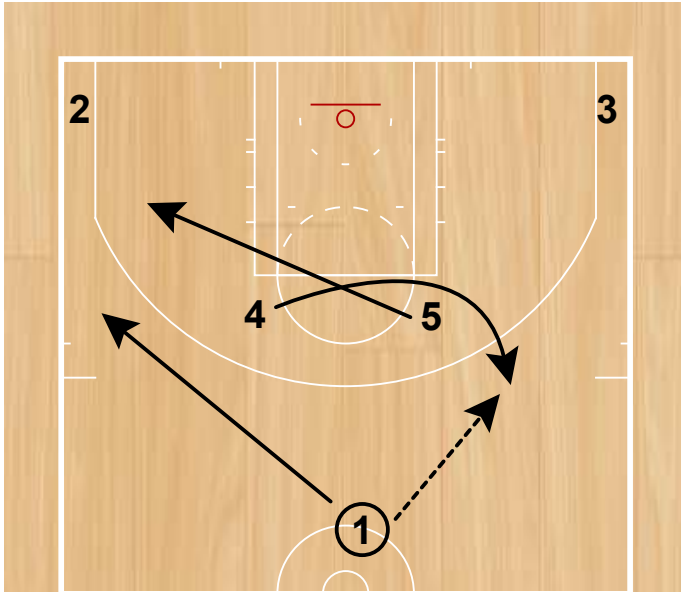

## Butler Bulldogs

Horns DHO  
NCAA

Horns DHO  
NCAA

Horns set.

4 exits to the wing, 5 clears to the opposite mid post. 1 passes to 4 and clears to opposite wing.

4 executes a DHO with 3 and they play a 2-man game on the wing.