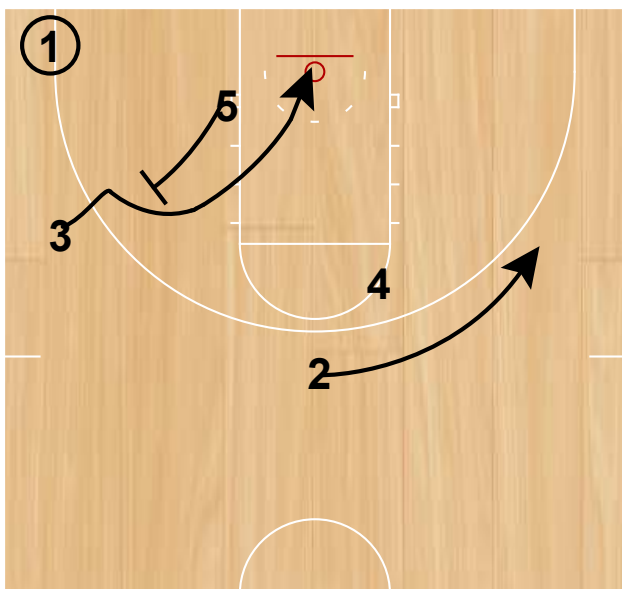

Texas ATO Swing
NCAA

Once 1 has the ball in the corner, 5 sets an up-screen for 3.

1 looks to make the lob pass to 3.