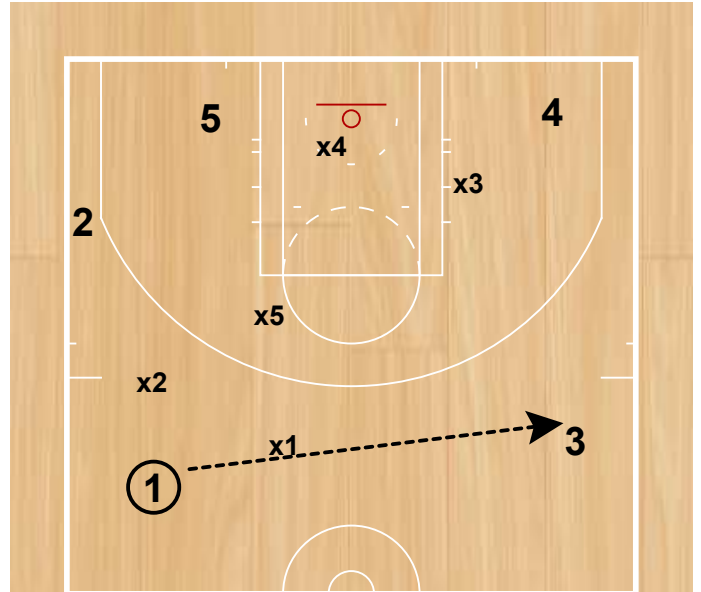

Middle Flash
NCAA