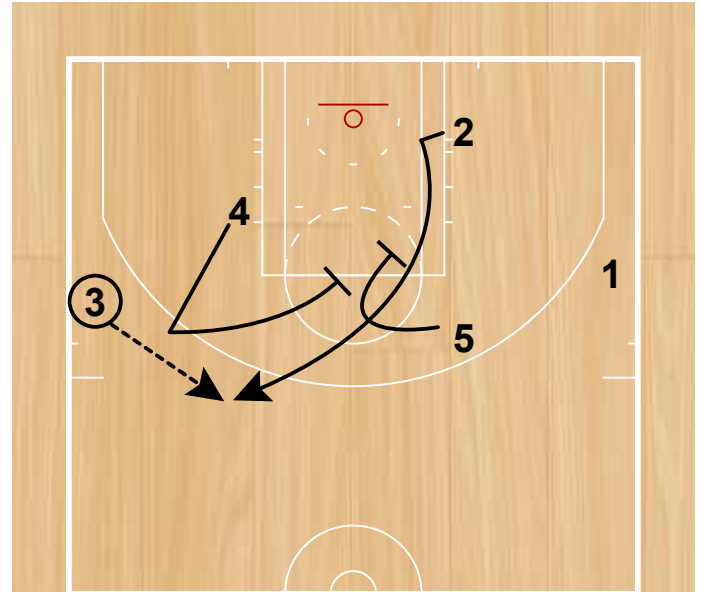

## Butler Bulldogs

EOH Box Double  
NCAA

4 sets a pindown screen for 3, 1 clears to the opposite wing.

EOH Box Double  
NCAA

4 fakes a Ballscreen for 3 and 5 & 4 set a Double Stagger screen for 2 to get a 3 point shot.