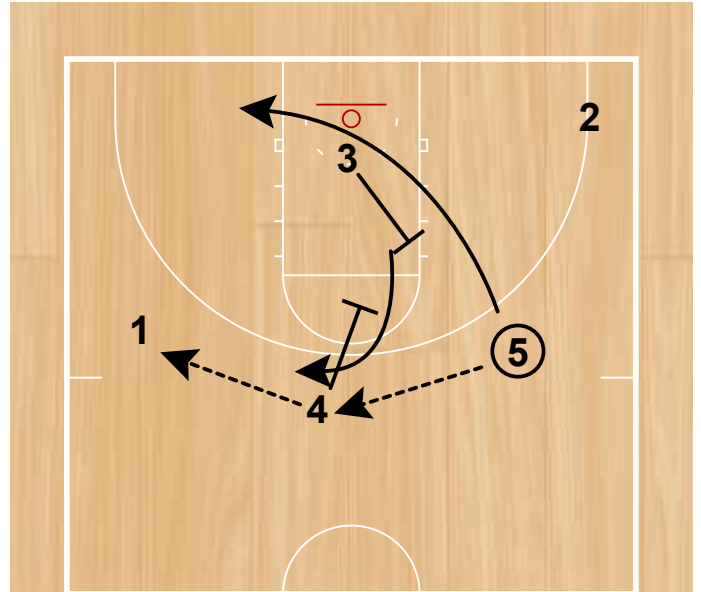

## Iowa

Elbow Seal  
Half Court Sets

Box Set. 5 pops to the 3 point line, 3 ducks in and seals his man looking for a quick post up. 4 sets a flare screen for 1.

Elbow Seal  
Half Court Sets

If covered, 5 reverses the ball from 4 to 1. 3 sets a cross screen for 5 and 4 sets a down screen for 3.