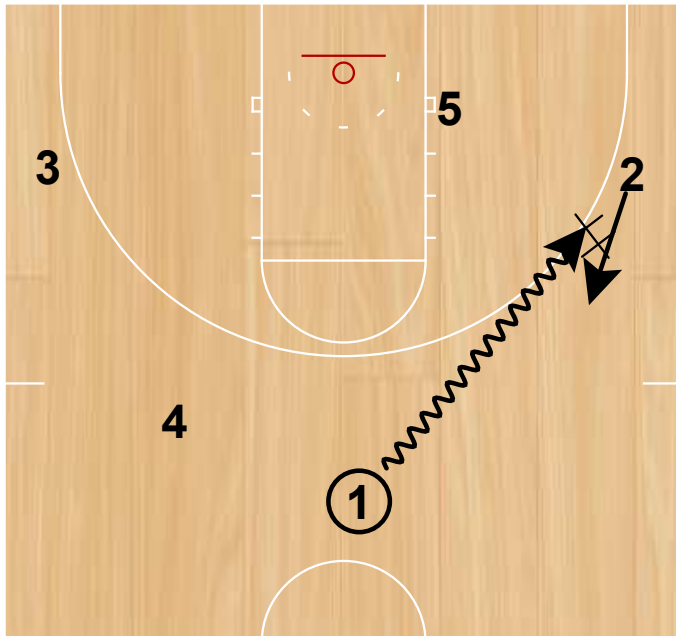

2014-15 NCAA Tournament

Dayton

Dayton STS
NCAA

1 dribble enters to the wing and DHO to 2