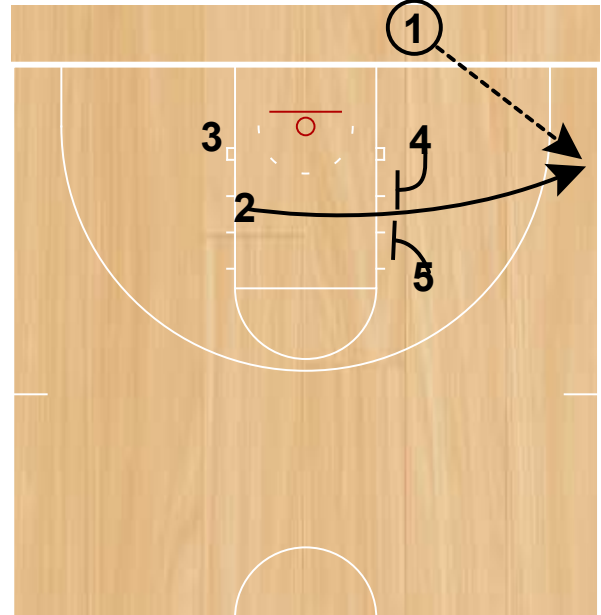

## UAB

UAB BLOB Elevator Box  
NCAA

2 sets an up-screen for 3.

UAB BLOB Elevator Box  
NCAA

2 slips between 4 and 5 to cut to the corner.

4 and 5 close the screen as 2 runs through.

1 passes to 2 for a 3-point shot.