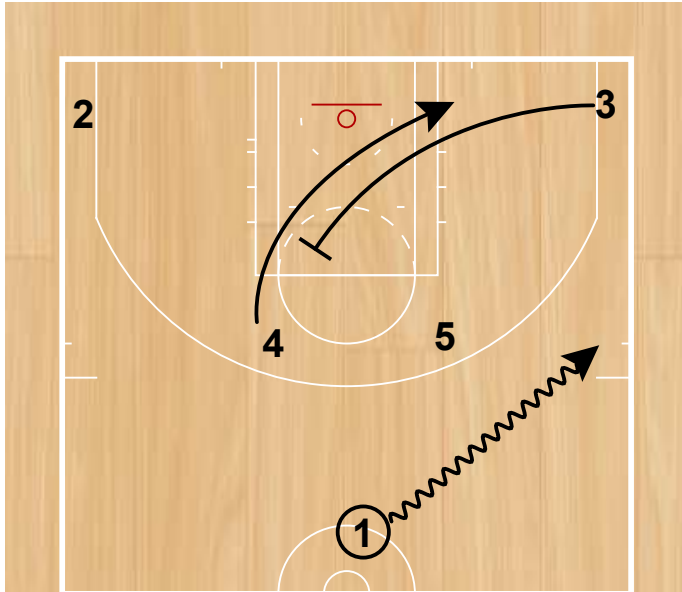

2014-15 NCAA Tournament

Butler Bulldogs

Horns STS
NCAA