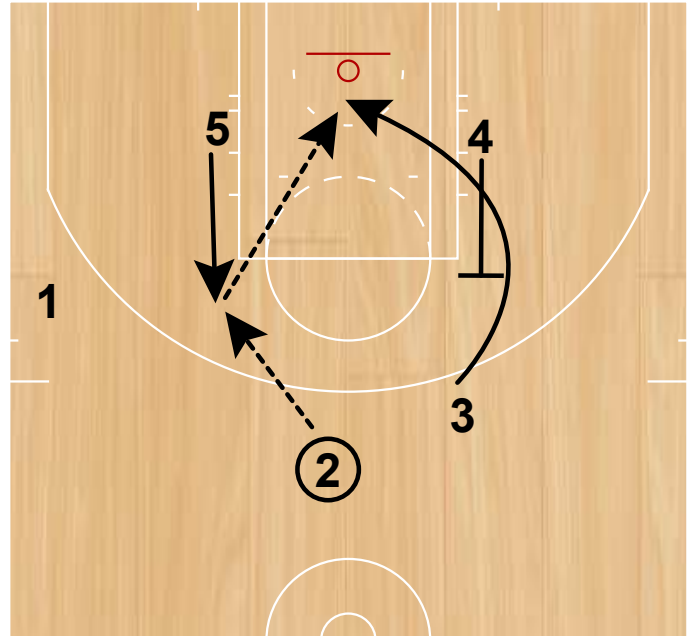

## Butler Bulldogs

Butler Weave Backdoor  
Half Court Sets

Weave Action.

Butler Weave Backdoor  
Half Court Sets

After 2nd weave, on the DHO from 3/2 both 4 & 5 flash (timing is key) and 2 passes to 5 as 3 continues off the backdoor screen from 4.