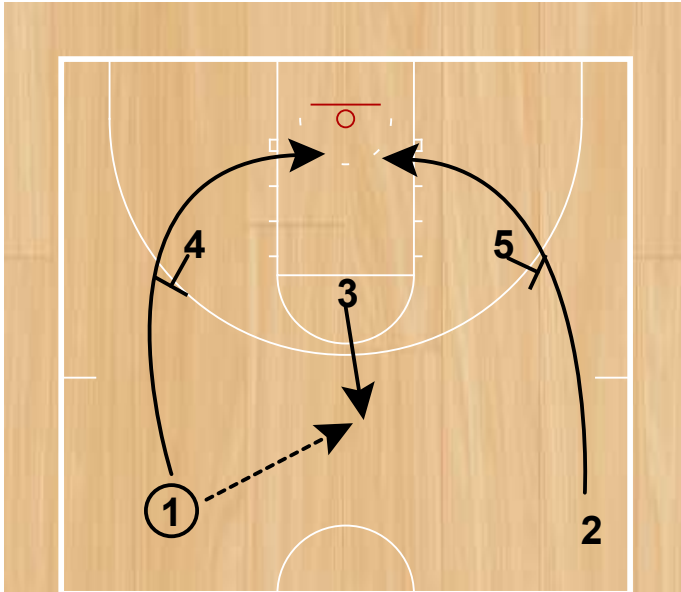

2014-15 NCAA Tournament

Michigan State

2 Through
Half Court Sets

3 pops up to the top of the key. 1 passes to 3. 4 & 5 set backscreens for 1 & 2.