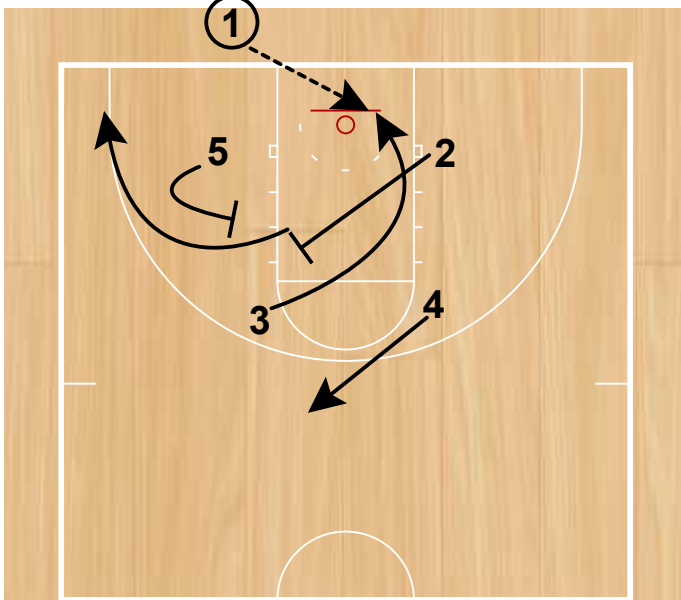

2014-15 NCAA Tournament

Iowa

BLOB STS
BLOB

Box set, 2 sets a cross screen for 3 and 5 screens 2. 4 is outlet at top of the key.