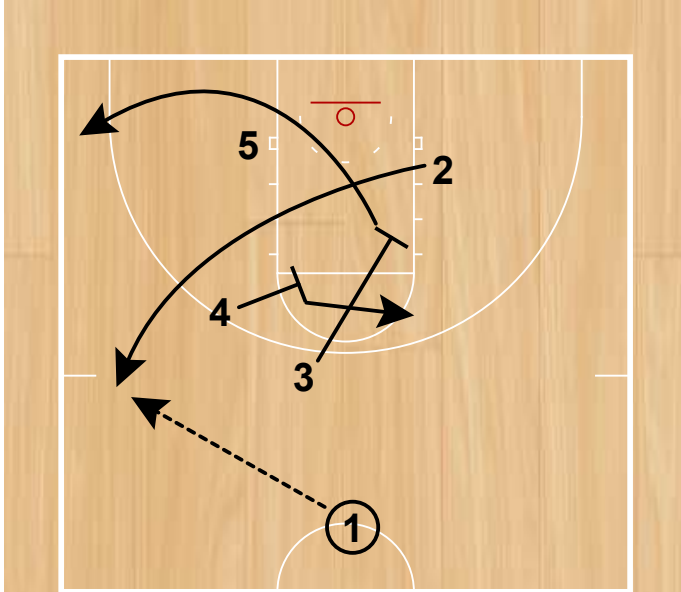

2014-15 NCAA Tournament

Buffalo

Empty Set
Half Court Sets