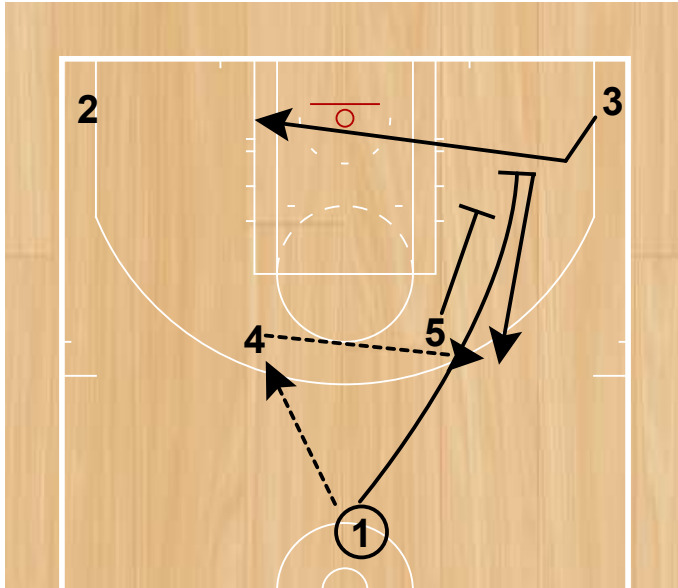

2014-15 NCAA Tournament

Butler Bulldogs

Horns Away Flex
NCAA

Horns Set.

1 passes to 4 and 1/5 set an Away Double Stagger screen for 3, 3 rejects it and cuts across the lane. 1 comes back to the 3 point line (lane line extended) 5 pops to the wing.