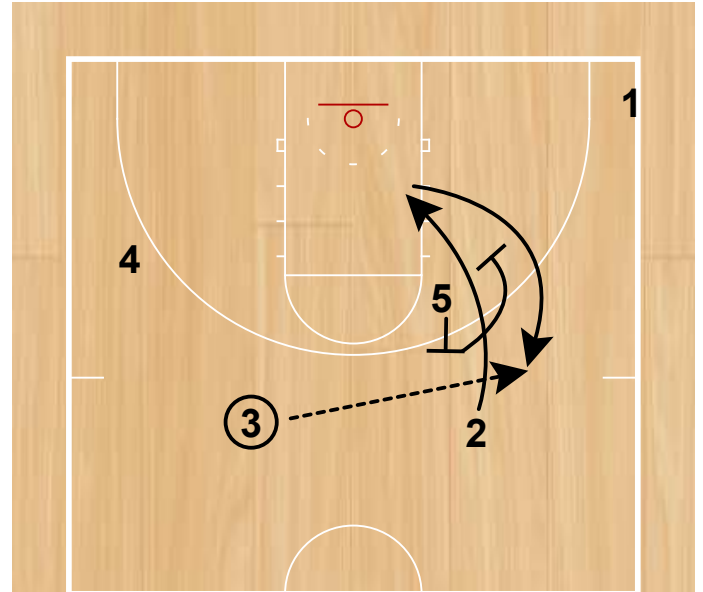

## Michigan State

Chin Wildcat  
Half Court Sets

1 executes a DHO with 2, 4 sets a pindown for 3. 2 passes to 3.

Chin Wildcat  
Half Court Sets

5 sets a backscreen for 2 and then turns and rescreens in a pindown for 2 to get an open 3.