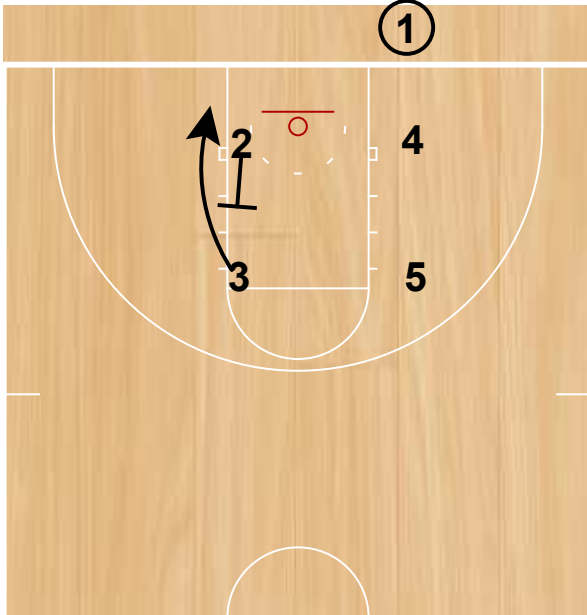

2014-15 NCAA Tournament

UAB

UAB BLOB Elevator Box
NCAA

2 sets an up-screen for 3.