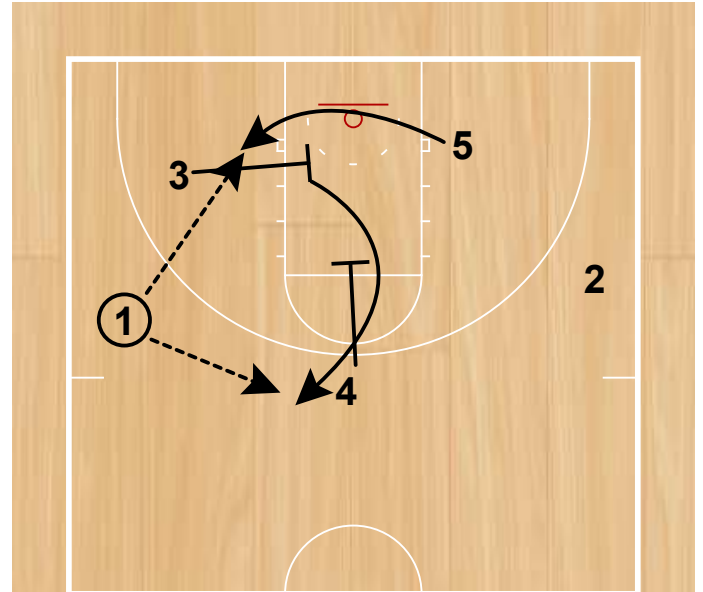

Thru STS
Half Court Sets

3 sets a cross screen for 5 and receives a down screen from 4. 1 reads the defense and chooses the best option.