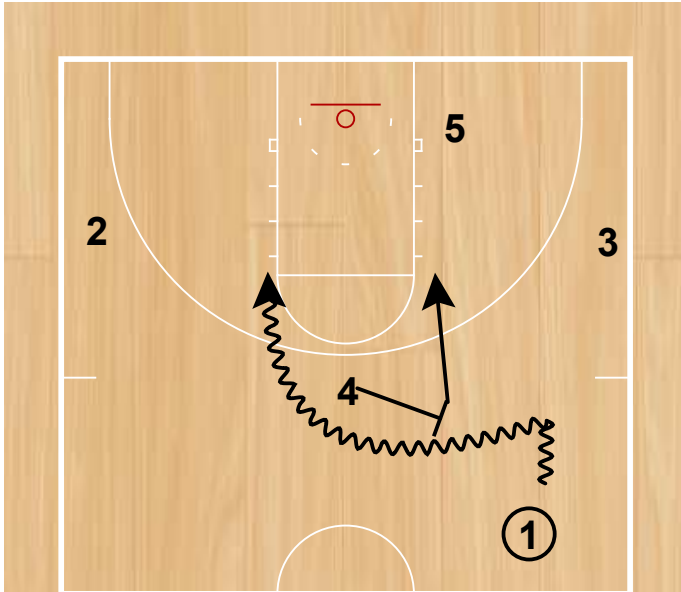

2014-15 NCAA Tournament

Arizona

Drag
Half Court Sets

Typically with a stretch 4, Arizona runs a PNR in transition to free up PG & look for easy scoring opportunities.