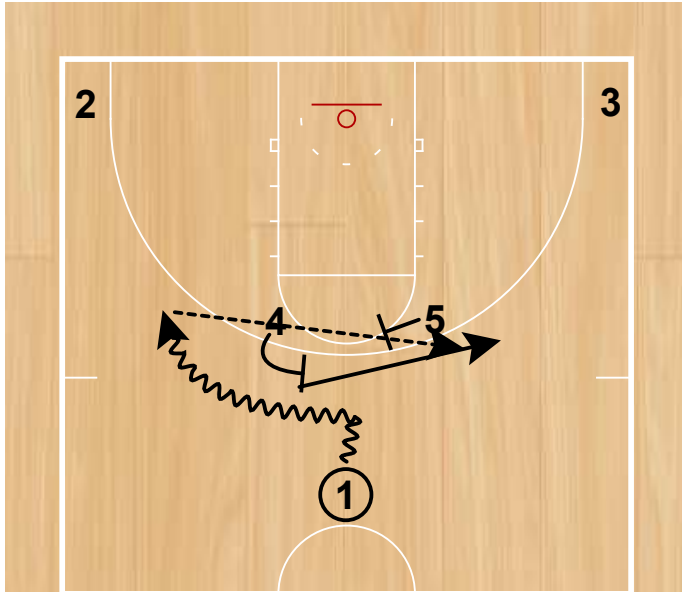

2014-15 NCAA Tournament

North Dakota State

Horns Flare
NCAA

Horns Set. 4 sets a PNR for 1 and 5 sets a flare screen for 4. 4 looks to shoot or attack.