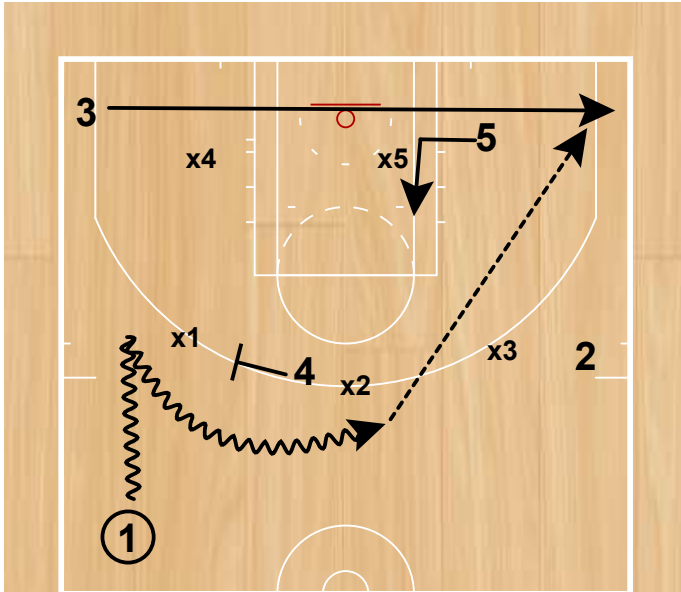

2014-15 NCAA Tournament

Ole Miss

PNR Duck
NCAA