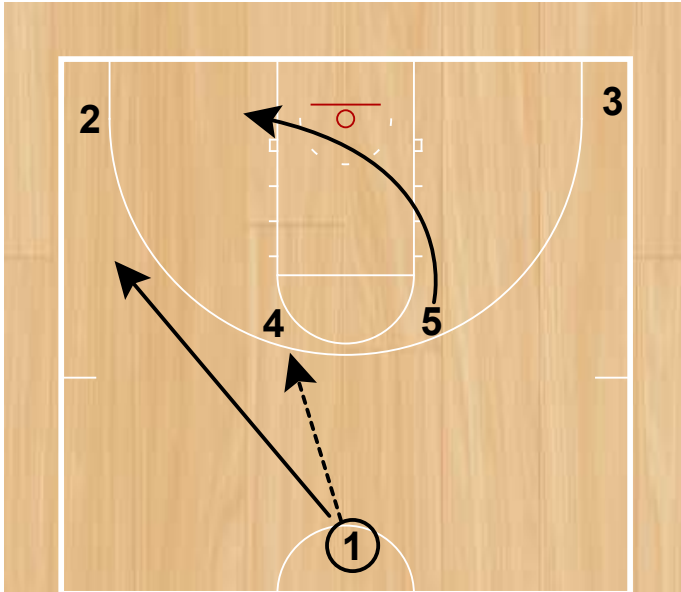

2014-15 NCAA Tournament

Albany

Horns Backdoor
Horns

Horns set. 1 Passes to 4 at the elbow. 5 cuts through to the baseline, 1 cuts to ballside wing.