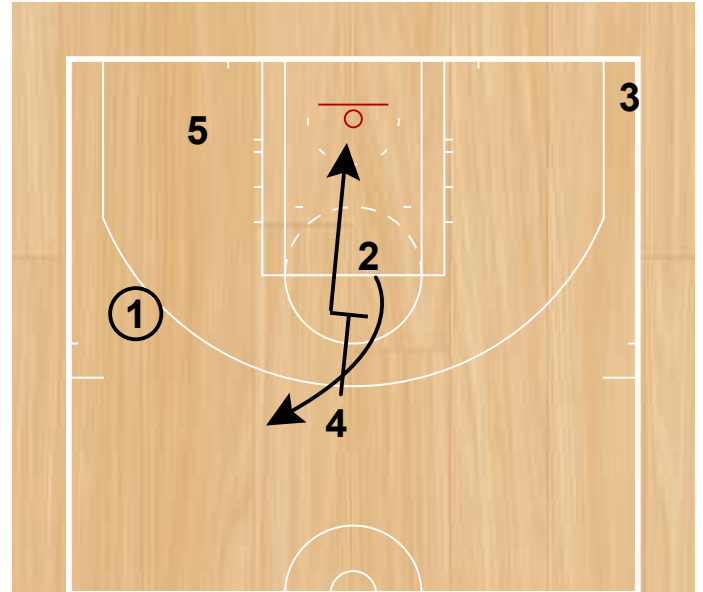

## Arkansas

ATO STS  
NCAA

Late game ATO set.

Box set, 4 sets a PNR for 1, 2 sets a cross screen for 5.

ATO STS  
NCAA

1 looks for 5 in the post, and 4 sets a down screen for 2. 4 looks to leak to the rim for a layup, 1 has options and chooses to pass to 5/2/4 based on defense.