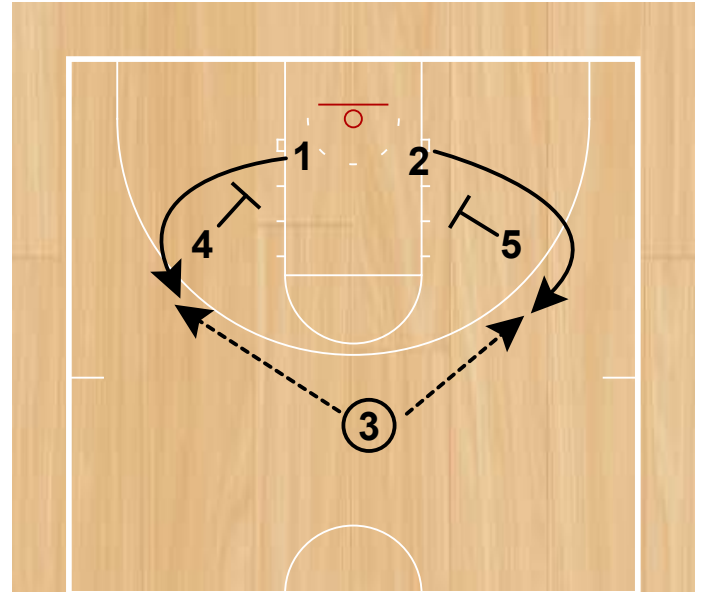

2 Through
Half Court Sets

4 & 5 then set pindown screens for 1 & 2 to come off, 3 chooses which option. If covered, 4 & 5 slip or look to seal man.