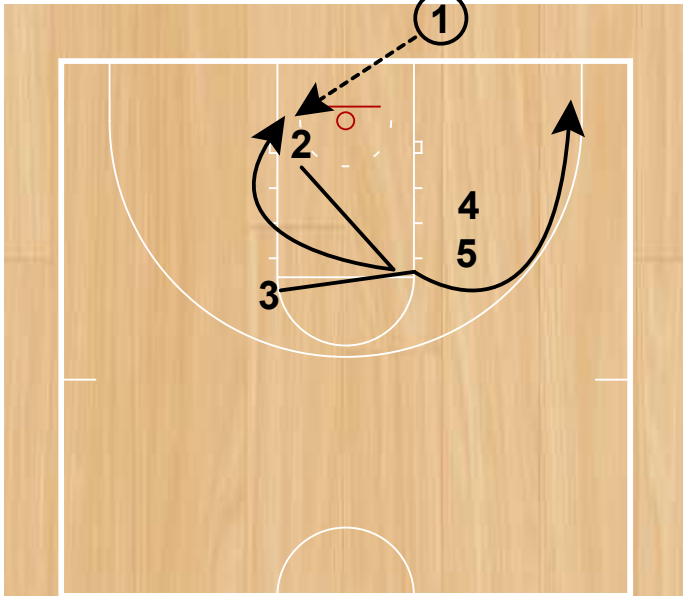

2014-15 NCAA Tournament

Albany

BLOB Reverse
BLOB