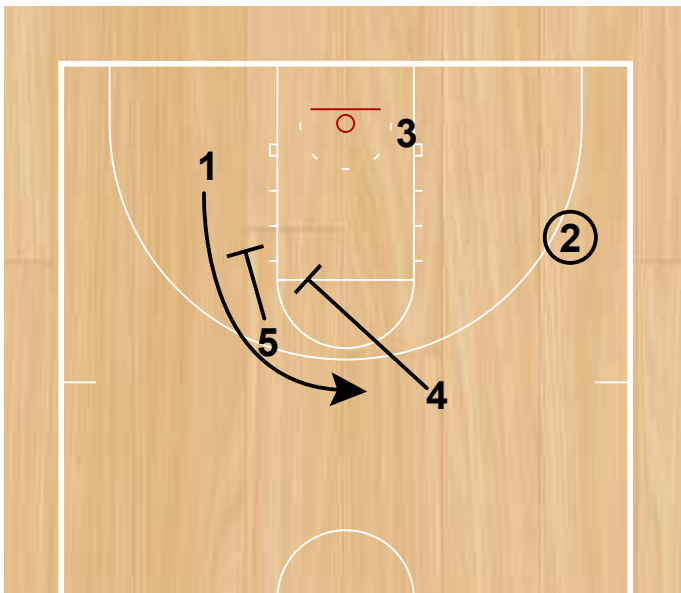

Rip Double
Half Court Sets

4 & 5 set a double stagger screen for 1. 2 reads defense and passes to open man.