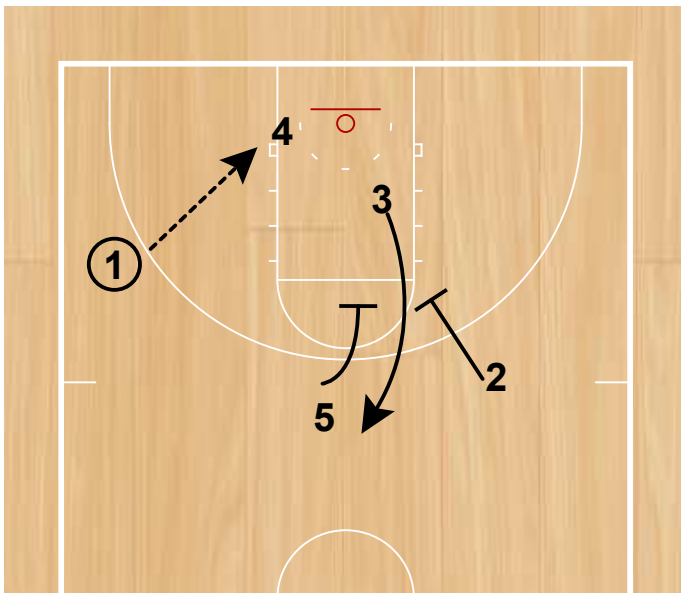

## Gonzaga

Thru Elevator  
Half Court Sets

1 passes to 2, 4 sets a PNR on 2. 5 comes up and 4 rolls down.

Thru Elevator  
Half Court Sets

Ball is reversed form 2 to 5 to 1, 3 sets a cross screen for 4.

Thru Elevator  
Half Court Sets