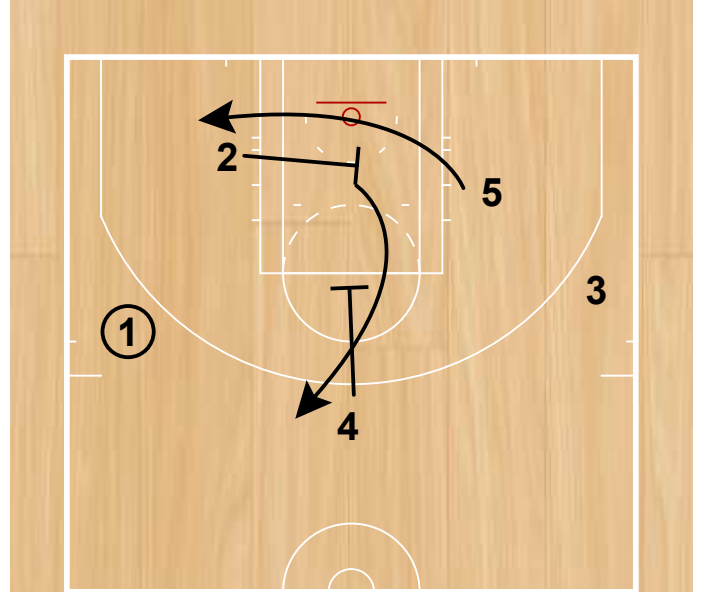

## Boise State

Flex Open  
NCAA

5 sets a downscreen for 4, 1 passes to 4 at the 3 point line lane line extended.

Flex Open  
NCAA

5 sets a flex screen for 3, forcing his man to freeze and show, after he shows 5 then pops to the 3 point line to look for an open shot.

## Boise State

Thru STS  
NCAA

3 exits off 5 to the wing, 1 passes to 3 and cuts through to the opposite wing. 3 reverses the ball to 4 who passes to 1.

Thru STS  
NCAA

2 clears down and sets a cross screen for 5 and 4 sets a down screen for 2. 1 chooses the best option based on defense.