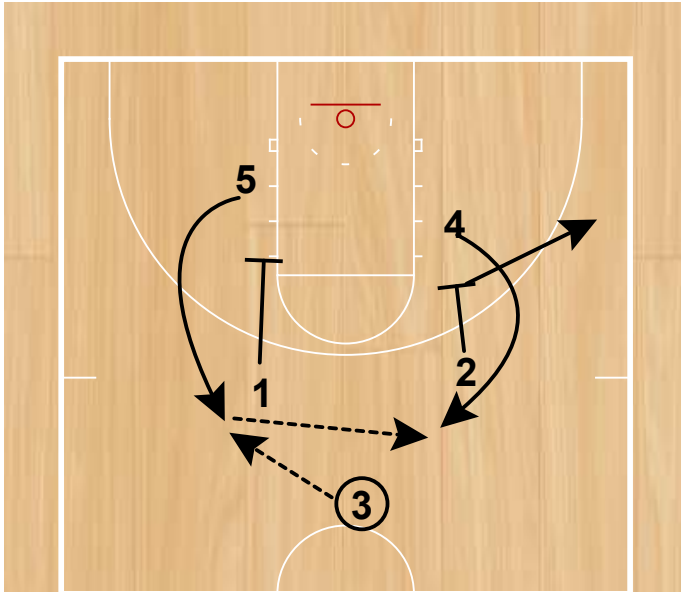

2014-15 NCAA Tournament

Butler Bulldogs

STS
Half Court Sets

1 sets a down screen for 5, 3 passes to 5 and clears to ballside corner. 2 sets a downscreen for 4 and 5 passes to 4.