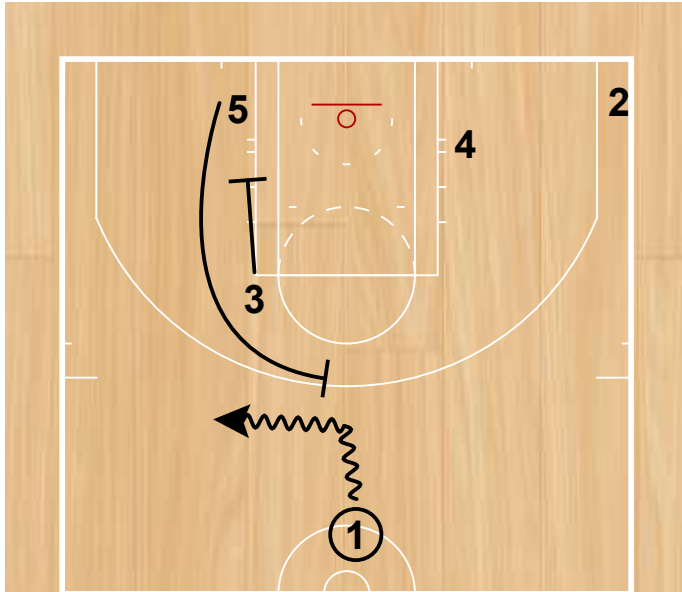

2014-15 NCAA Tournament

Butler Bulldogs

Flare Seal
NCAA

3 sets a down screen for 5 and 5 sprints up for a Ballscreen on 1.