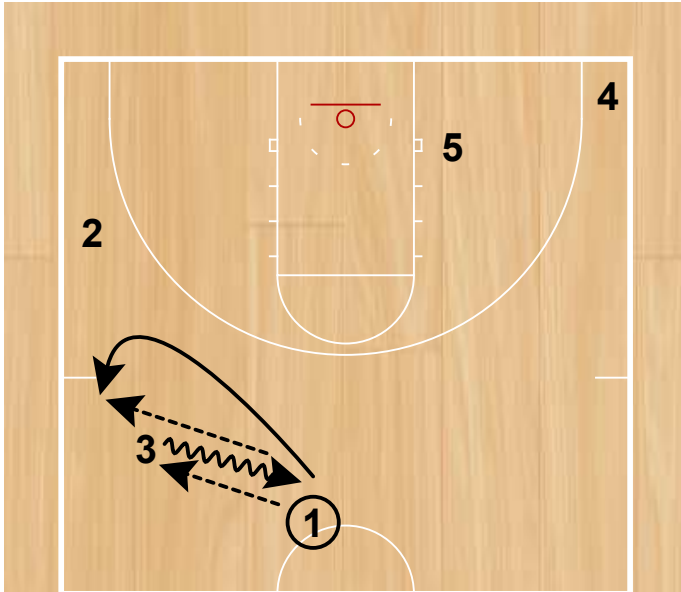

2014-15 NCAA Tournament

LSU

STS
Half Court Sets

1 passes to 3, 3 dribbles at 1 and 1 cuts through to the wing.