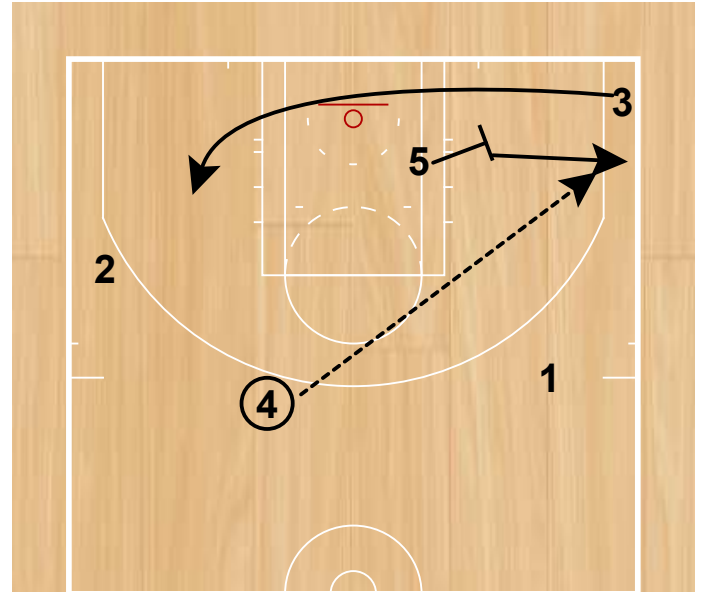

## Belmont

BLOB Option  
NCAA

1-4 alignment on Baseline Inbounds play. 3 pops to the 3 point line (lane line extended) 1 pops to the 3 point as well.

BLOB Option  
NCAA

2 steps inbounds and has the option to go off either screen from 4 or 5. 2 reads the defense and makes a cut, 3 reads 2 and passes it.

## Boise State

Flex Open  
NCAA

5 sets a downscreen for 4, 1 passes to 4 at the 3 point line lane line extended.

Flex Open  
NCAA

5 sets a flex screen for 3, forcing his man to freeze and show, after he shows 5 then pops to the 3 point line to look for an open shot.