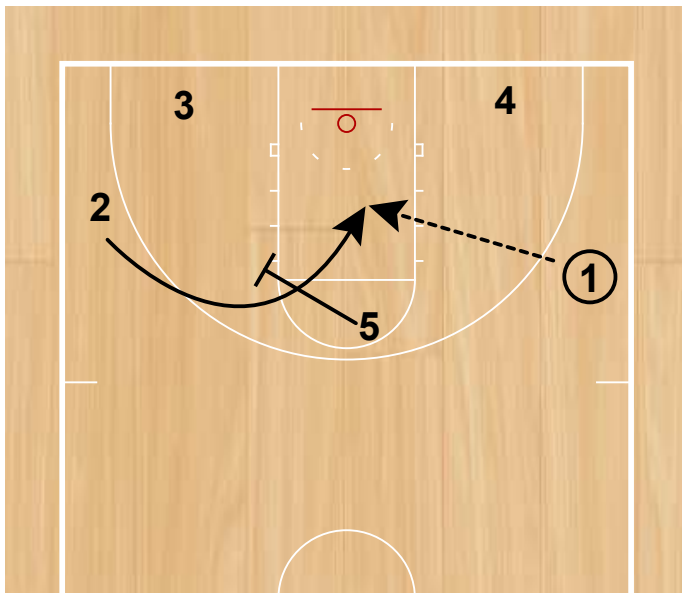

## Iowa

EOH STS  
Horns

Horns Set. 1 dribbles of PNR from 5, 3 sets a cross screen for 4.

EOH STS  
Horns

5 sets a downscreen for 3 and he curls the cut as a decoy.

EOH STS  
Horns

5 then sets a pindown for 2 who curls for a jumper.