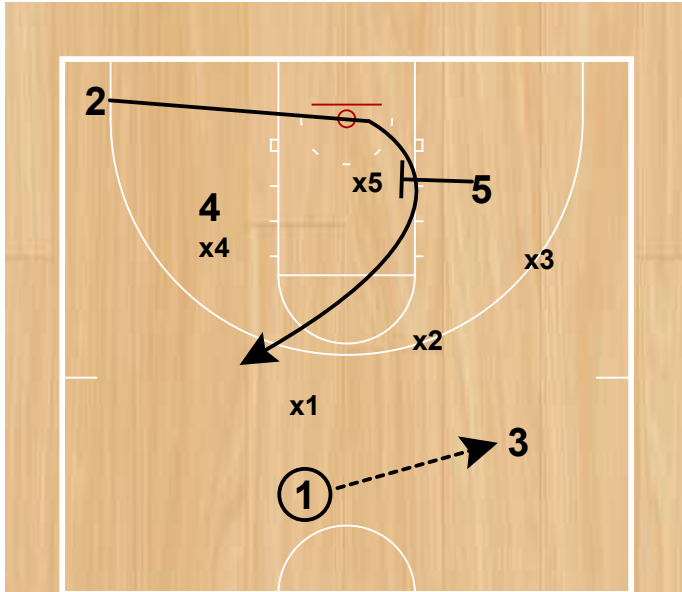

## Georgia State

Stack Double Through  
Zone Offense

vs 2-3 Zone. 1 passes to 3, 5 sets a low screen on x5 and 2 cuts through the middle of the zone out to the wing, occupying defenders.

Stack Double Through  
Zone Offense