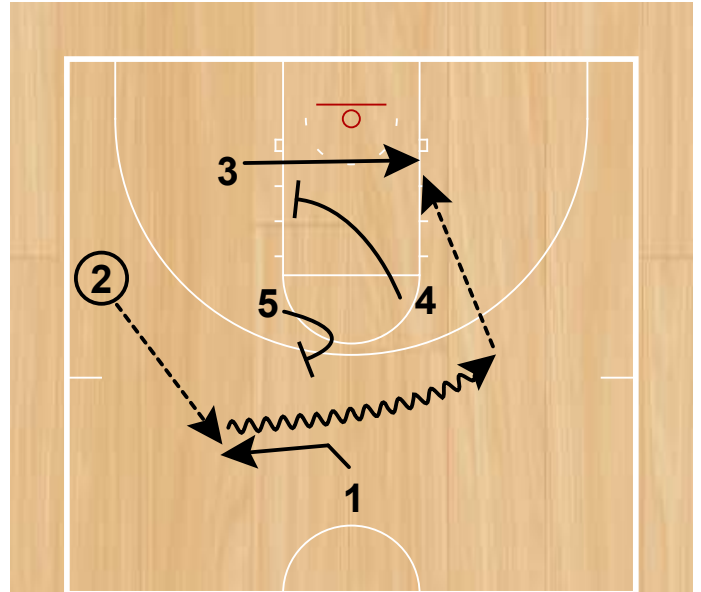

## Dayton

Rip  
Half Court Sets

3 sets a down screen for 2, 1 passes to 2.

Rip  
Half Court Sets

2 passes to 1, 5 sets a PNR for 1. 4 sets a cross screen for 3 and 1 passes to 3.