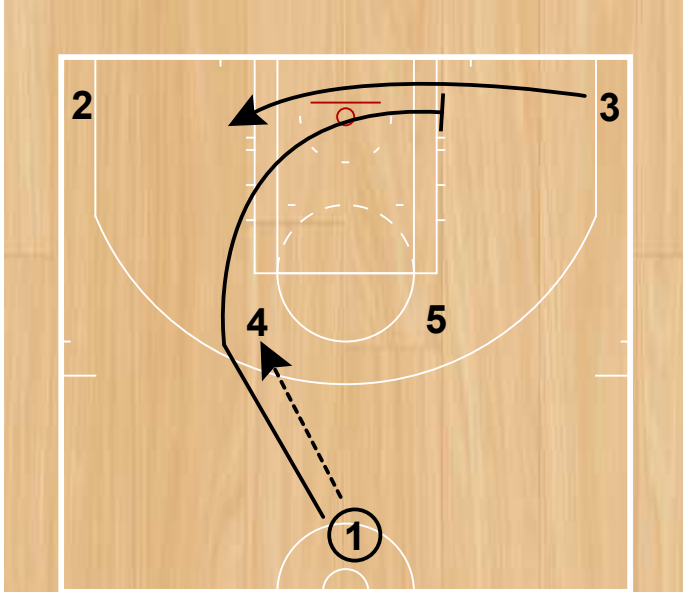

Horns into Flex Continuity.

2014-15 NCAA Tournament

Butler Bulldogs

Horns Flex
NCAA