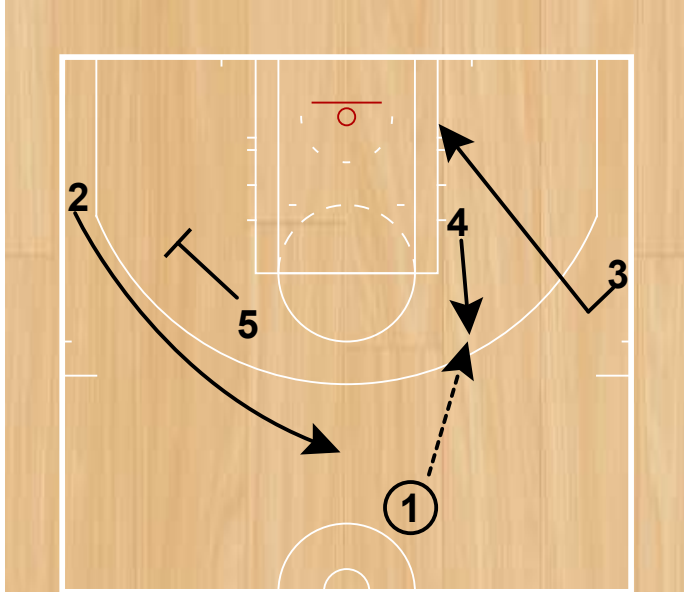

2014-15 NCAA Tournament

BYU

Elbow Backdoor
NCAA