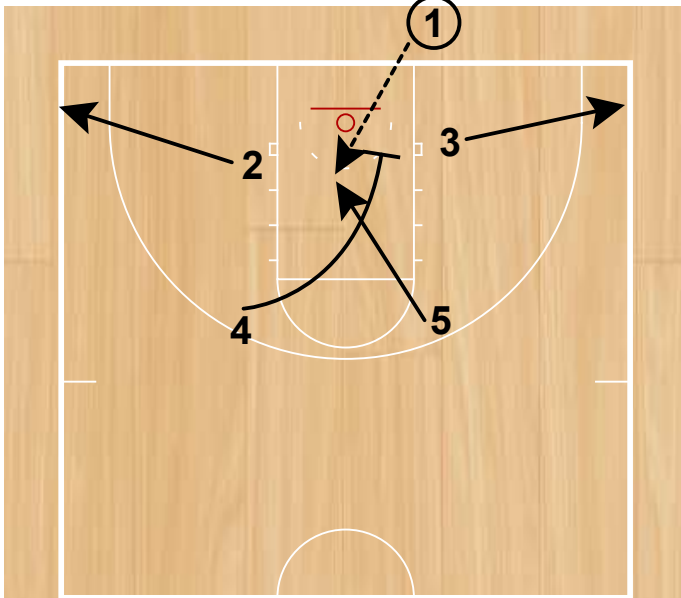

2014-15 NCAA Tournament

Northern Iowa

BLOB Lob
BLOB

Against a zone defense, 2 & 3 occupy the wings, 4 dives down and takes out 2 men. 5 cuts and receives lob pass from 1.