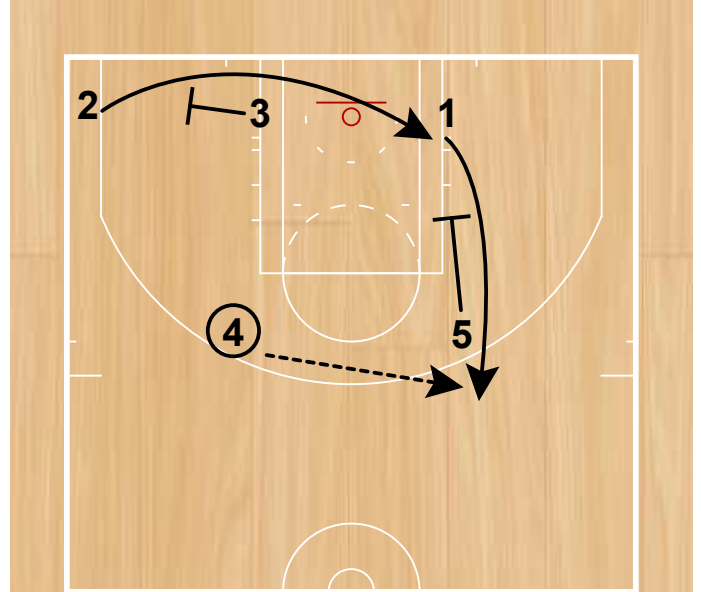

Horns Flex
NCAA