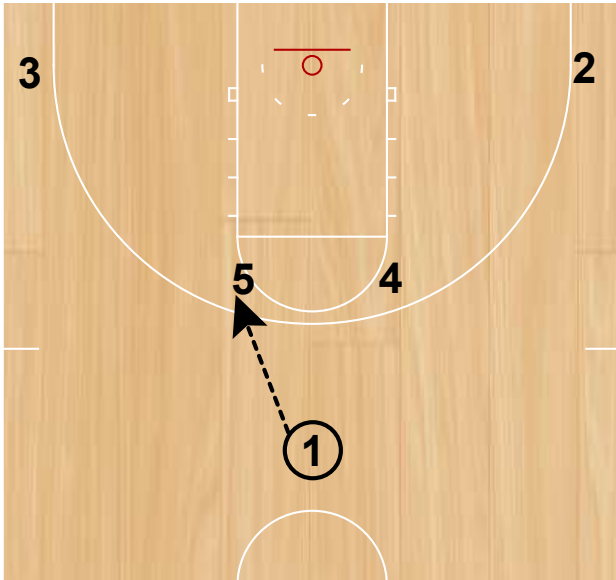

2014-15 NCAA Tournament

Butler Bulldogs

Butler Horns Flex Action
NCAA

1 passes to 5 at the high post.