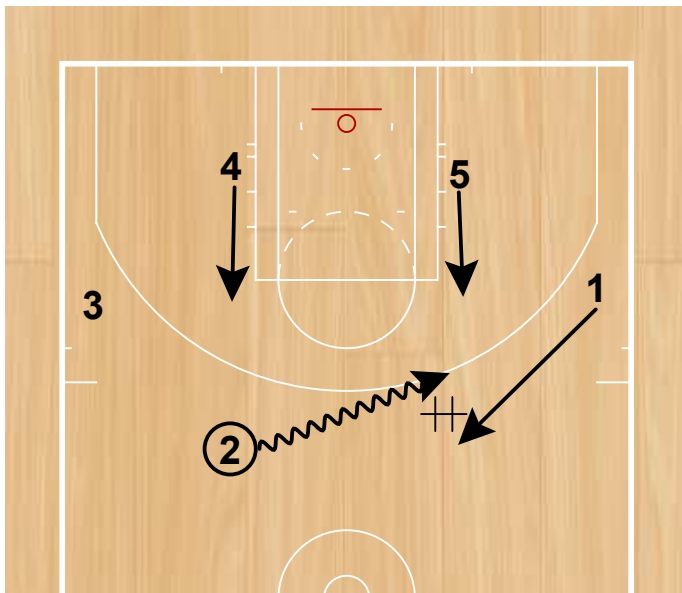

## Boise State

Weave  
NCAA

Weave  
NCAA

Weave  
NCAA

Weave  
NCAA

On the 3rd DHO, 4 & 5 flash to the high post.

5 then sets a flare screen for 2 and 1 looks to hit 2 for a shot. If 2 isn't open for a shot then 2/5 play PNR 2-man game.