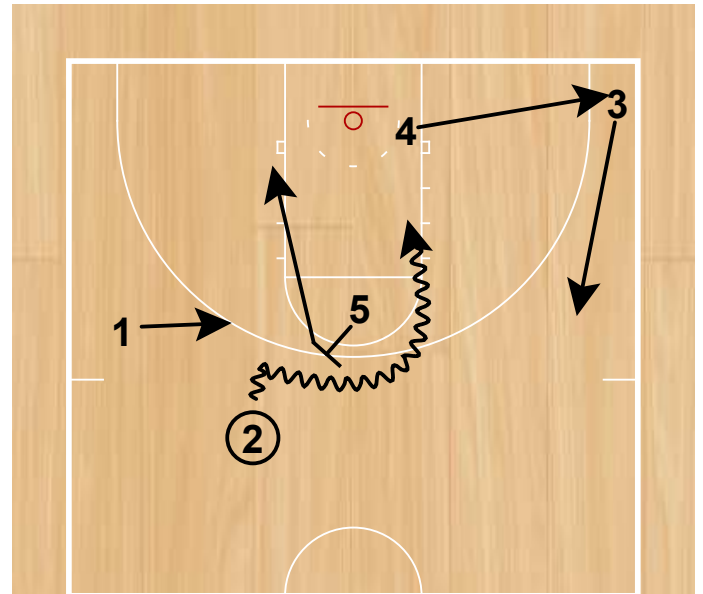

Double Follow PNR
NCAA

4 clears to the corner, 3 lifts to the wing, 1 replaces. All movement occurs in flow with the PNR with 2 & 5. 2 reads the defense and passes to the open man.