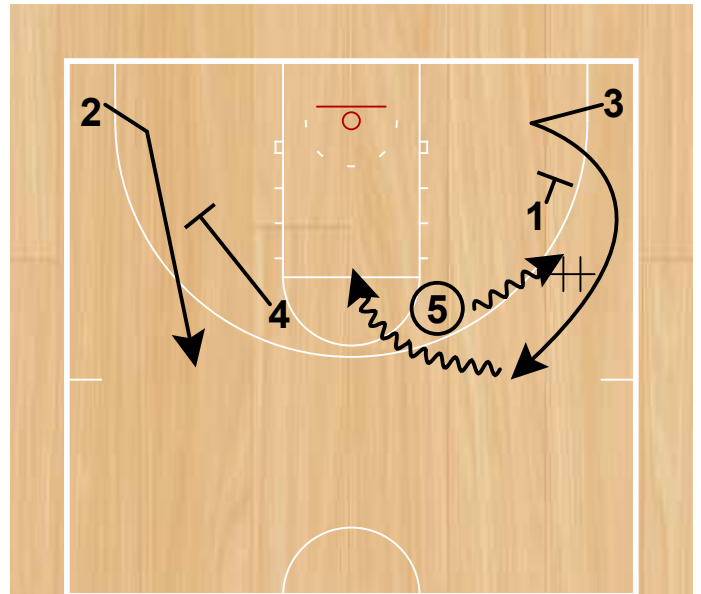

## Albany

Horns Pindown DHO  
Horns

Horns Set. 1 passes to 5 and cuts to set a pindown screen for 3.

Horns Pindown DHO  
Horns

3 comes off the pindown and receives a DHO from 5, 4 sets a weakside pindown for 2. 3 attacks and has an option to kick for 2.