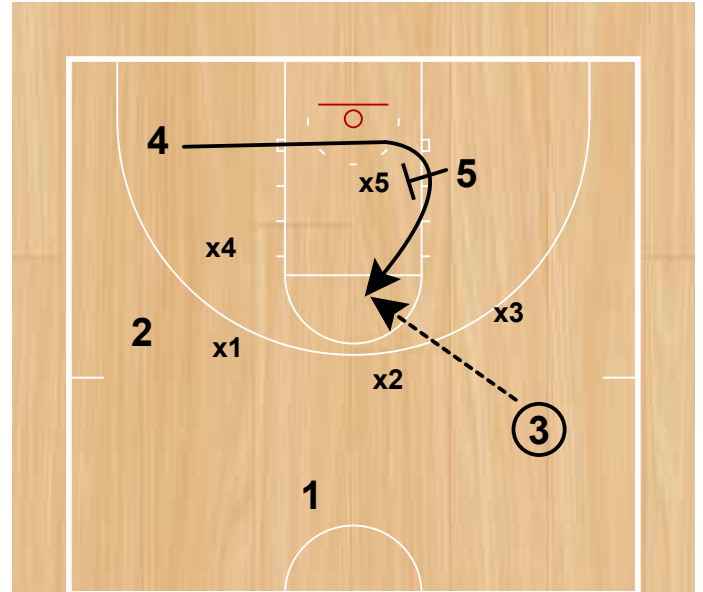

## Georgia State

Stack Double Through  
Zone Offense

vs 2-3 Zone. 1 passes to 3, 5 sets a low screen on x5 and 2 cuts through the middle of the zone out to the wing, occupying defenders.

Stack Double Through  
Zone Offense