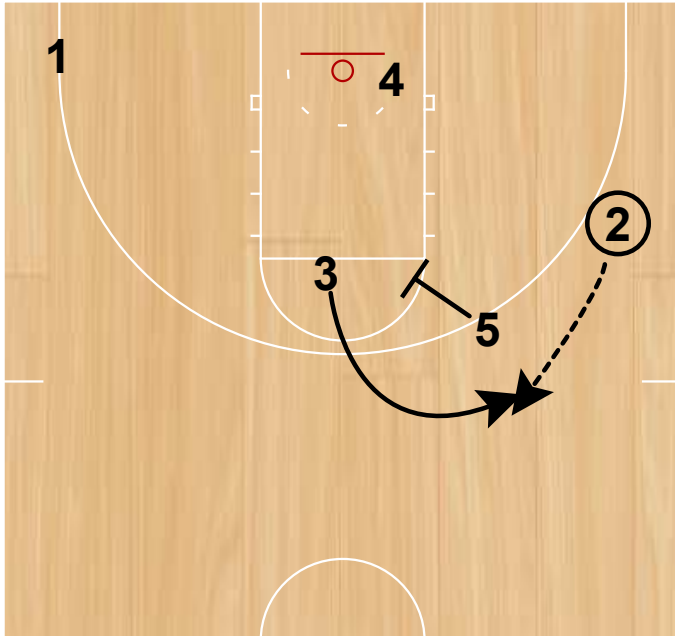

2014-15 NCAA Tournament

Dayton

Dayton STS
NCAA

5 screens for 3 looking for open 3pt shot.