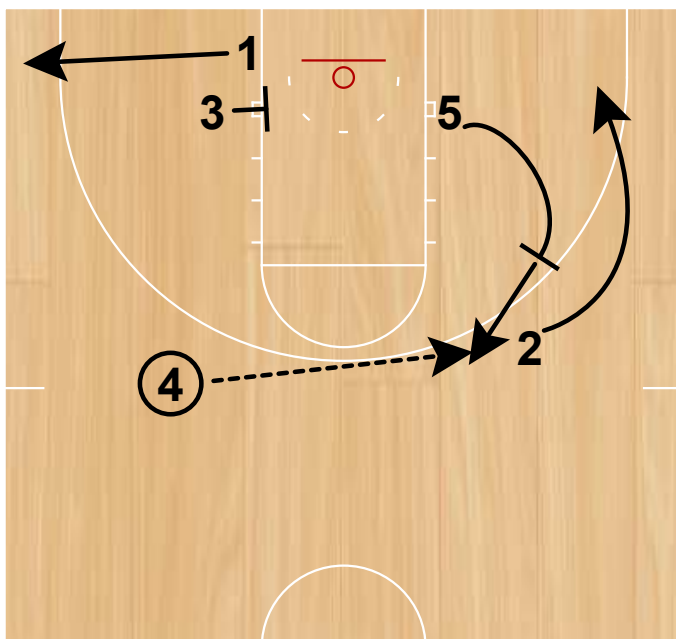

## Dayton

Dayton STS  
NCAA

1 dribble enters to the wing and DHO to 2

Dayton STS  
NCAA

1 continues around the 5 and off a screen by 3 to the corner.

2 takes one dribble and swings to 4.

Dayton STS  
NCAA

5 sets a flare screen for 2 and pops to receive the ball lane line extended outside the 3 pt arc.