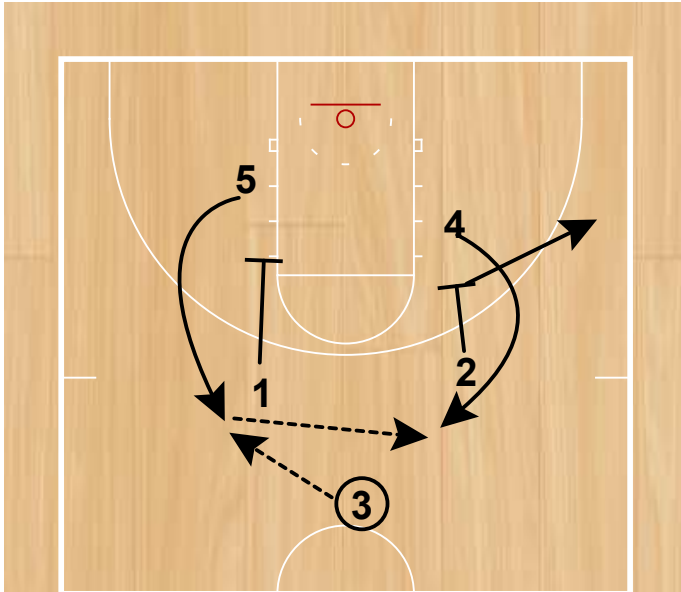

2014-15 NCAA Tournament

Butler Bulldogs

Rip Double
Half Court Sets

1 sets a down screen for 5, 3 passes to 5 and clears to ballside corner. 2 sets a downscreen for 4 and 5 passes to 4.