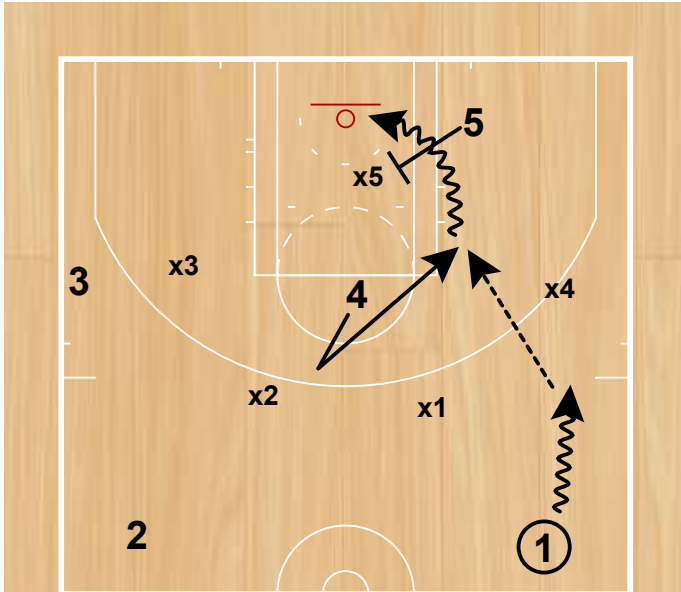

2014-15 NCAA Tournament

Kansas Jayhawks

Stack
NCAA