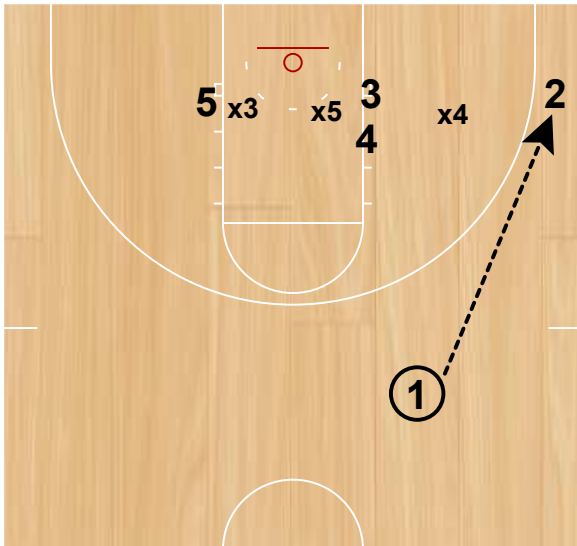

2014-15 NCAA Tournament

Xavier

Xavier Stack Seal Sneak
NCAA

VS OLE MISS 2-3 ZONE

2 in the ballside corner (best shooter)

4 & 3 form the ballside stack

5 is on weakside block

1 passes to 2 in corner