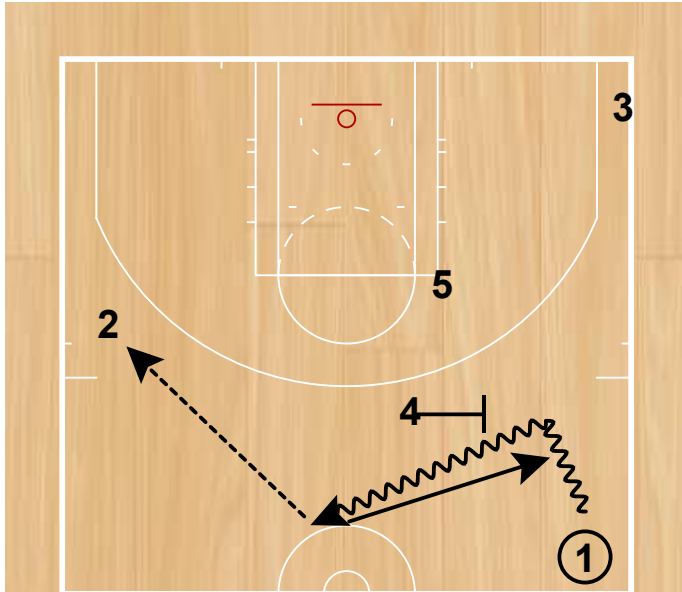

2014-15 NCAA Tournament

Belmont

Double HI Ballscreen
NCAA

4 sets a Ballscreen for 1, 1 comes off it and kicks to 2.