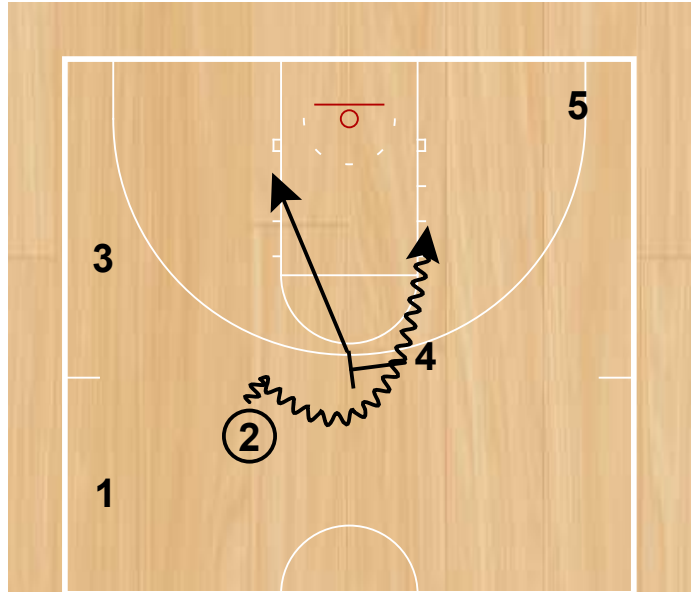

PNR Set
Half Court Sets