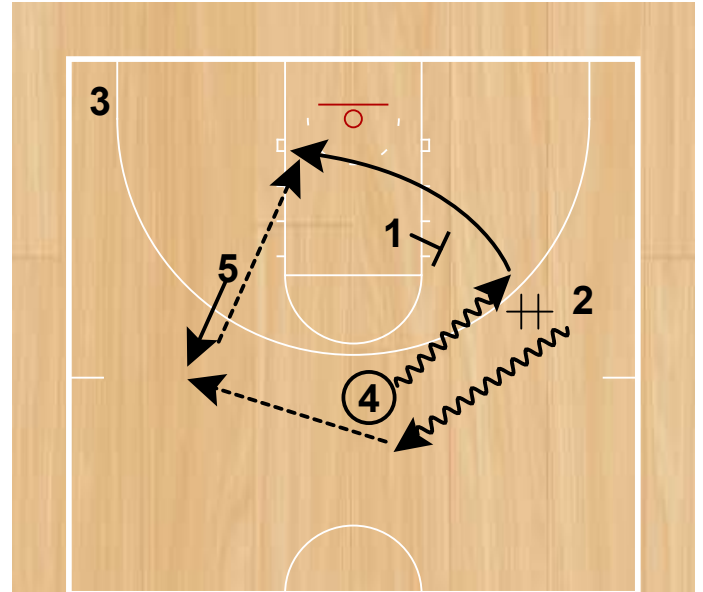

# 2014-15 NCAA Tournament Kentucky

Rip  
Half Court Sets

4 pops to the top of the key and clears to the middle of the lane.

Rip  
Half Court Sets

4 executes a DHO with 2 and 2 passes to 5. 1 sets a cross screen for 4. 5 passes to 4.