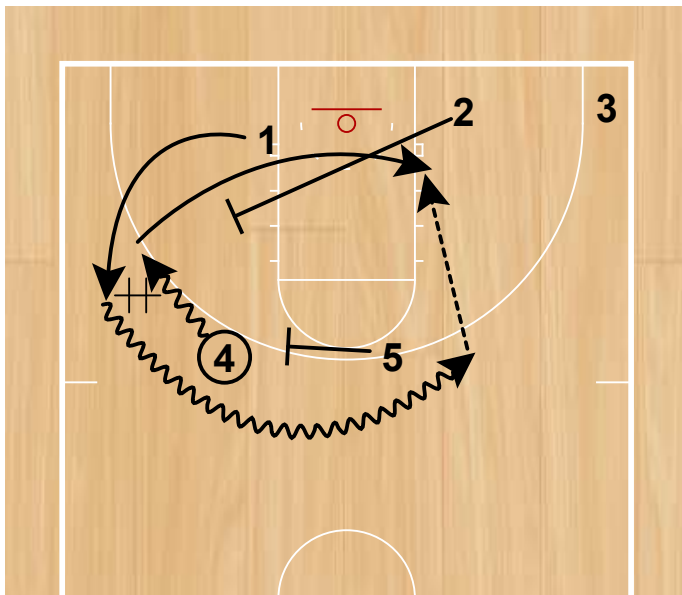

## Albany

Exit DHO Rip  
Half Court Sets

4 exits to the wing, 1 passes to 4.

Exit DHO Rip  
Half Court Sets

5 sets a backscreen on 1 and 1 cuts through. 2 cuts in and sets screen for 1 to come off of.

Exit DHO Rip  
Half Court Sets