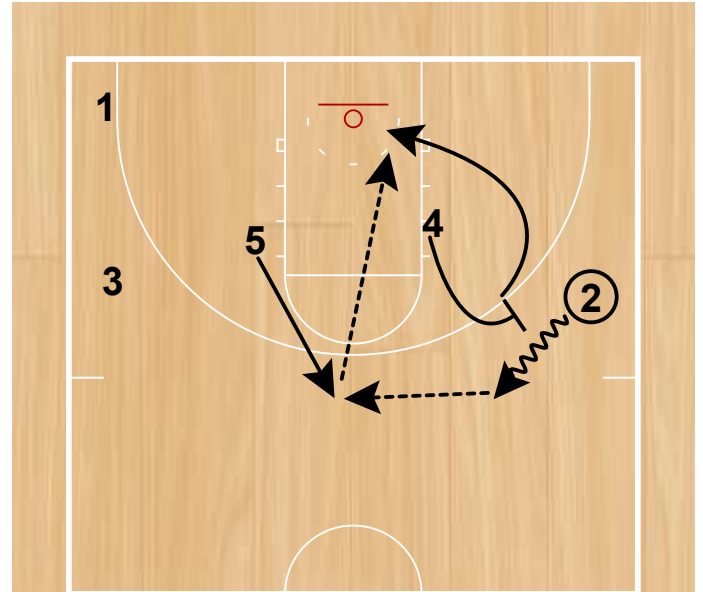

ATO Lob
Half Court Sets

4 sets a PNR for 2, 5 cuts to the top of the key. 2 passes to 5. 4 sprints off the PNR and cuts to the rim for a lob.