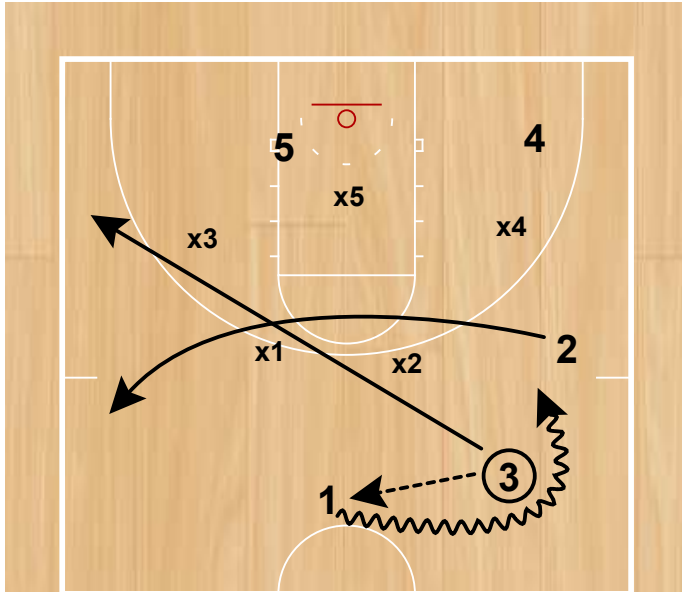

2014-15 NCAA Tournament

Kansas Jayhawks

Lob
Zone Offense

3 passes to 1, 2 & 3 clear to opposite wing.