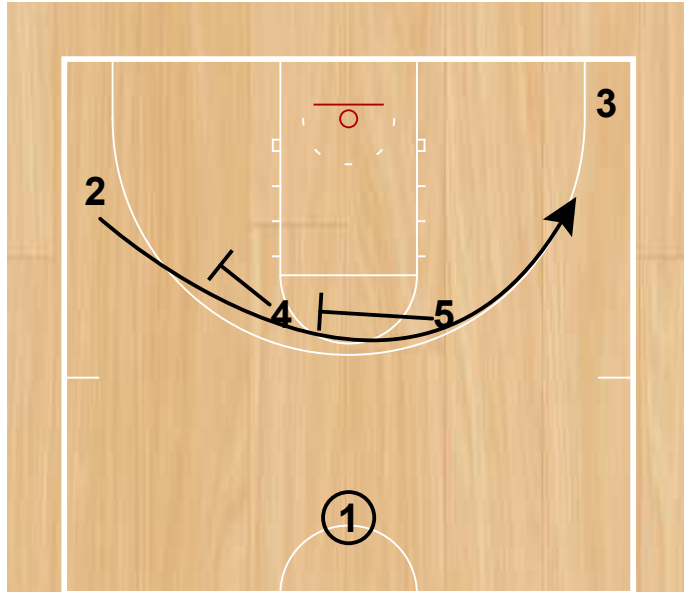

2014-15 NCAA Tournament

Albany

Double into Elevator
Half Court Sets

4 & 5 set a double screen for 2 who cuts to the wing.