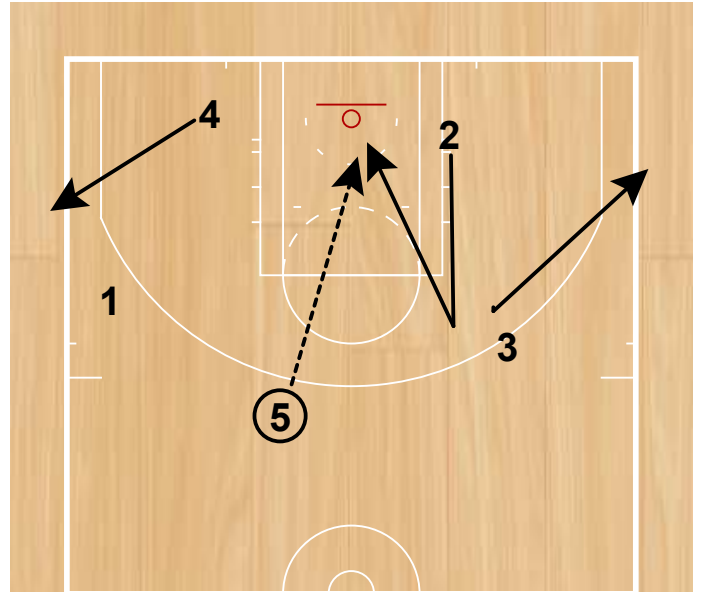

Backdoor Set
NCAA

3 & 4 clear to the wing, 2 sprints like he is going to set a flare screen for 3 and then backdoor cuts. 5 passes to 2.