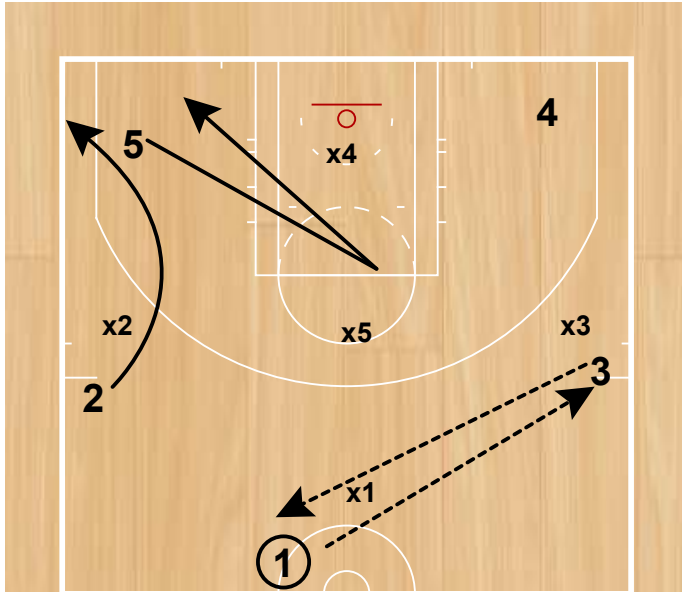

2014-15 NCAA Tournament Hampton

Middle Flash
NCAA