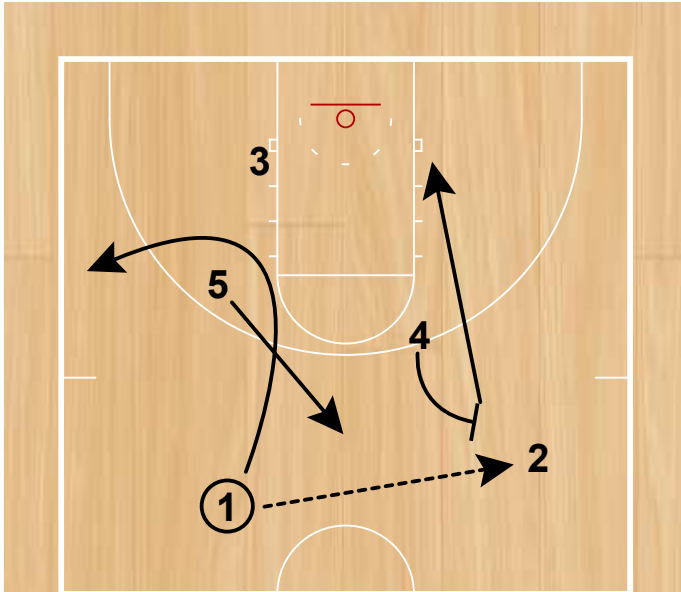

2014-15 NCAA Tournament

Gonzaga

Thru Elevator
Half Court Sets

1 passes to 2, 4 sets a PNR on 2. 5 comes up and 4 rolls down.