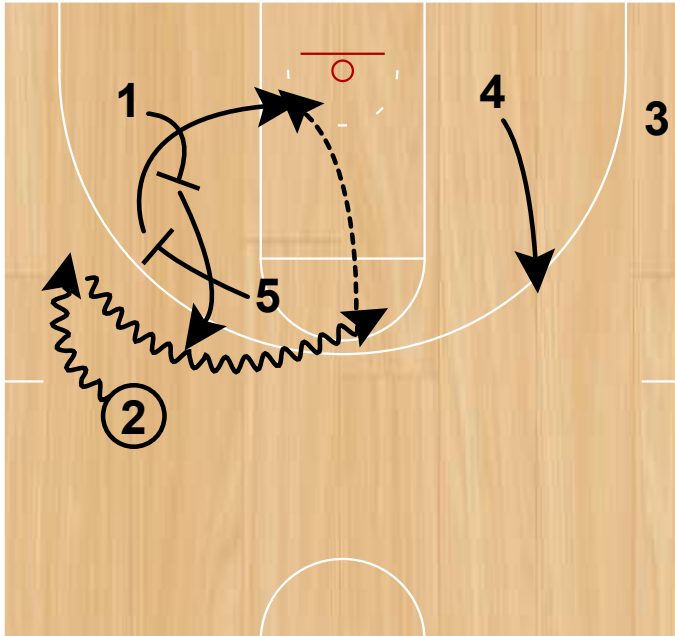

2014-15 NCAA Tournament

SMU

SMU Side P/R Lob
NCAA

5 sets side p/r with 2. 1 sets backscreen for 5 for lob attempt.