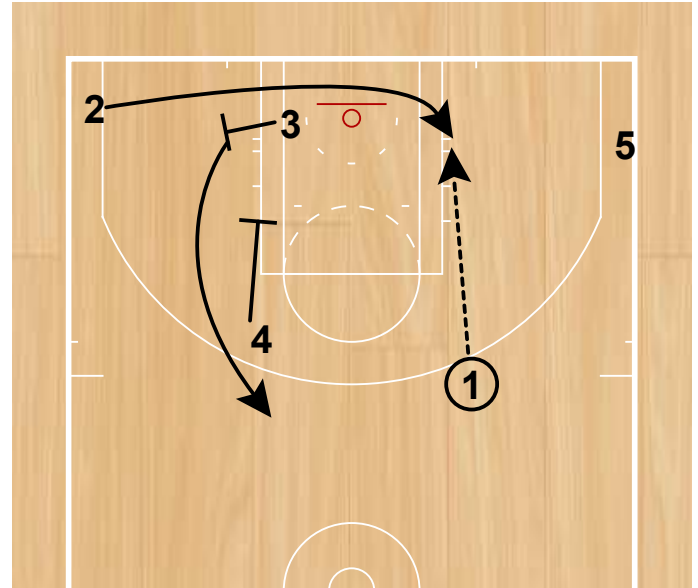

Horns Away Flex
NCAA

3 sets a flex screen for 2, 2 looks to seal down low and 4 sets a down screen for 3. 1 reads the defense and chooses best option.