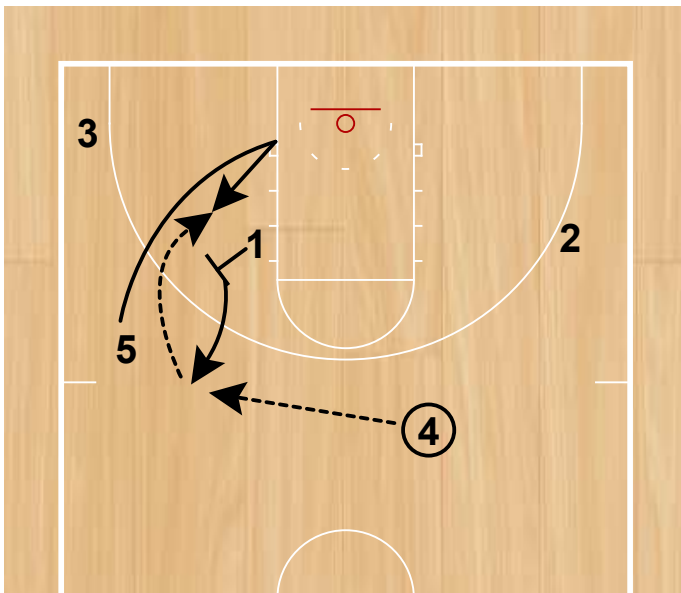

STS
Half Court Sets

Counter: 1 instead of setting screen sprints to the 3 point line, 5 ducks in and seals his man.