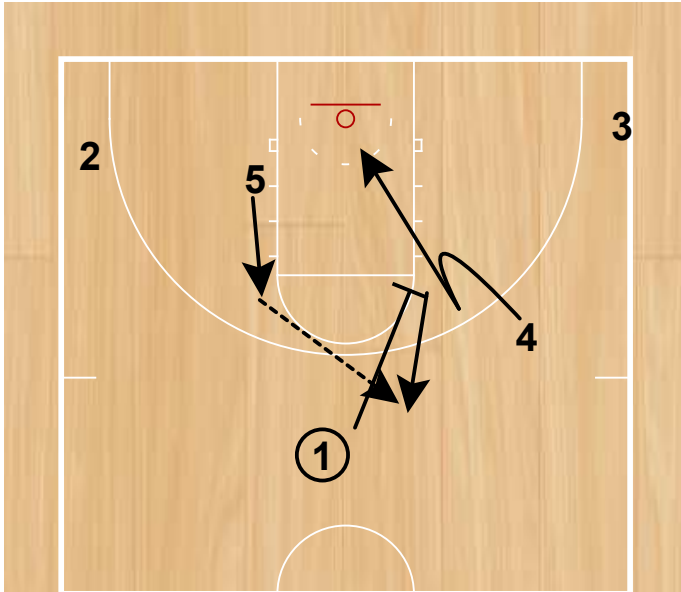

# 2014-15 NCAA Tournament Georgetown

Elbow  
Half Court Sets

5 flashes to the Elbow, 1 passes to 5. 1 sets a down screen for 4, 4 reads his man and either cuts up to the 3 point line or to the basket.

Elbow  
Half Court Sets