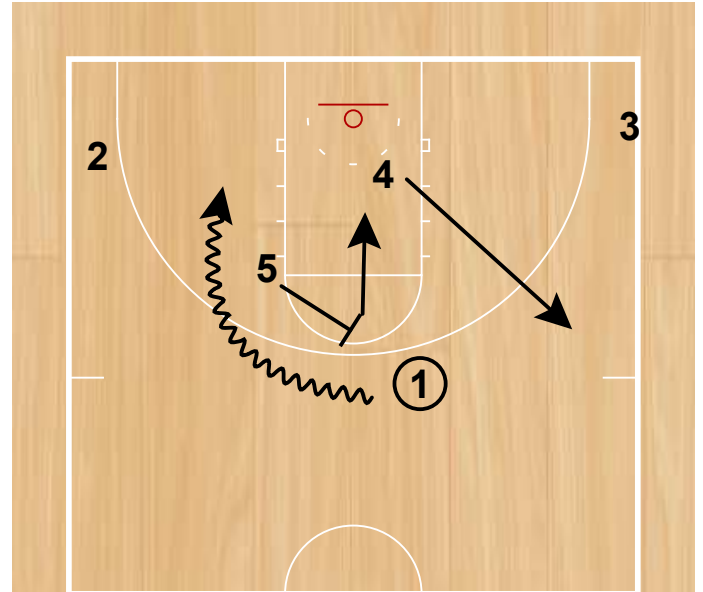

# 2014-15 NCAA Tournament Georgetown

Elbow  
Half Court Sets

5 flashes to the Elbow, 1 passes to 5. 1 sets a down screen for 4, 4 reads his man and either cuts up to the 3 point line or to the basket.

Elbow  
Half Court Sets