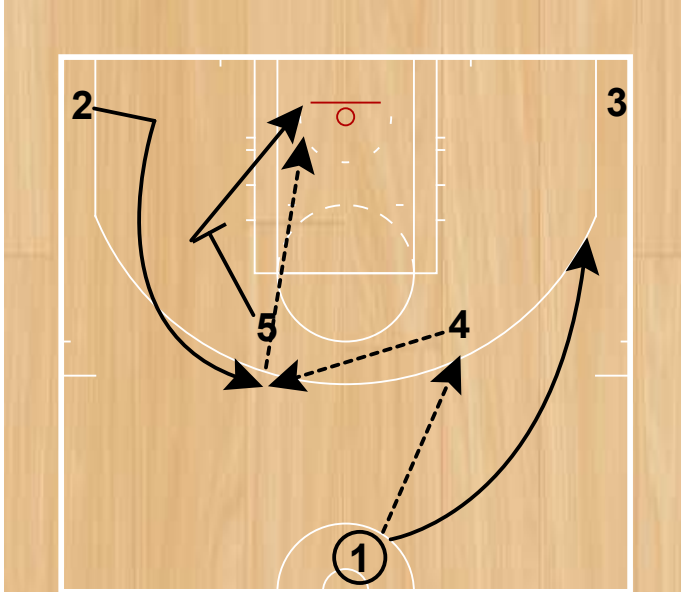

2014-15 NCAA Tournament

Belmont

Belmont Horns Pindown NCAA

Horns Set. 1 Passes to 4 and clears to ballside wing. 5 sets a pindown screen for 2 (shooter) and then cuts to the rim. 4 passes to 2 who finds 5 open for a layup.